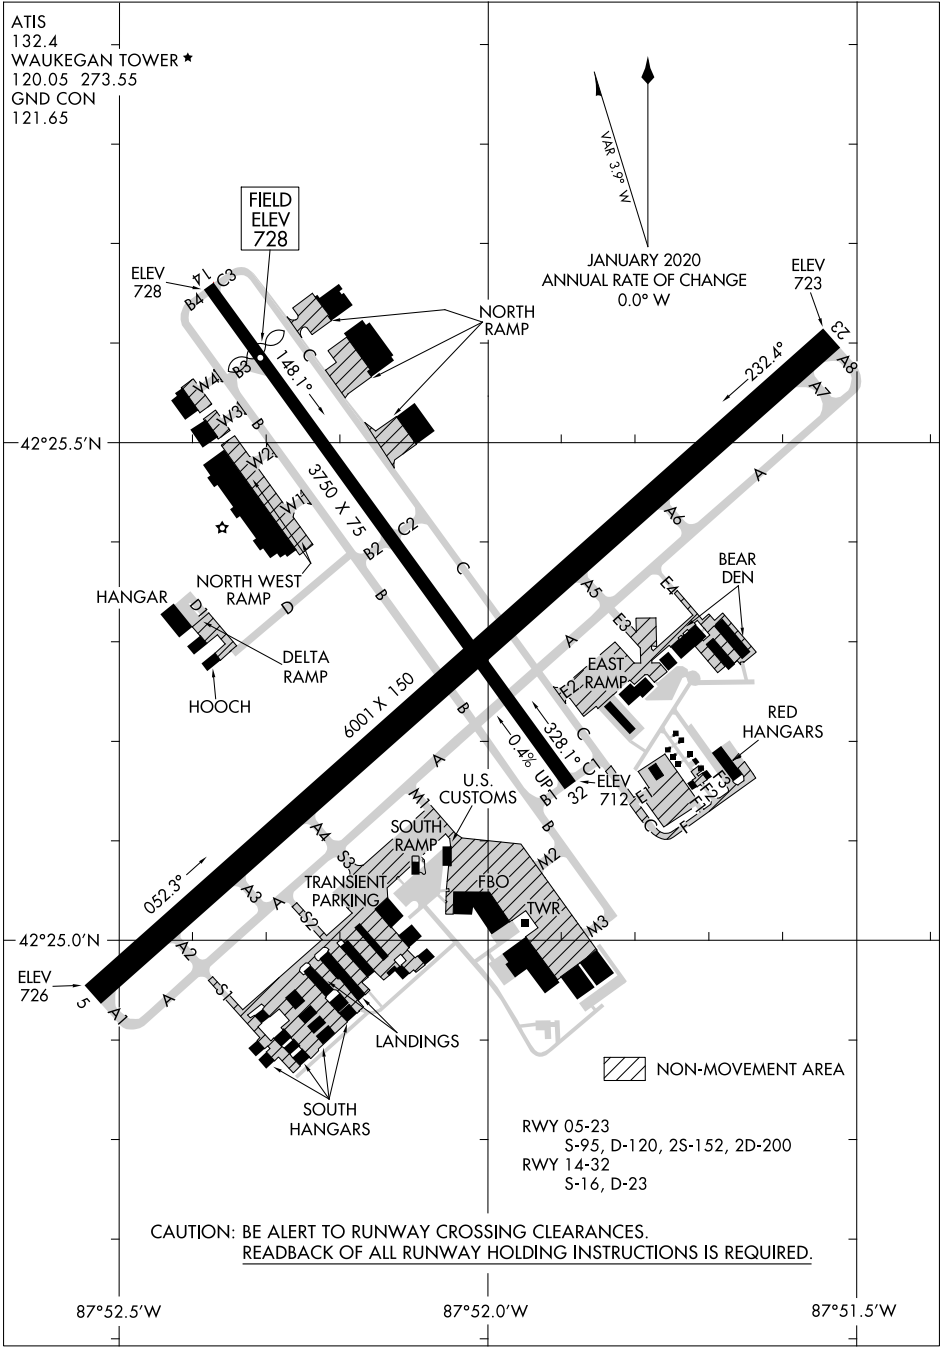

AIRPORT DIAGRAM

AL-5324 (FAA)

WAUKEGAN NTL (UGN)
CHICAGO/WAUKEGAN, ILLINOIS

ATIS
132.4
WAUKEGAN TOWER ★
120.05 273.55
GND CON
121.65

EC-3, 30 DEC 2021 to 27 JAN 2022

EC-3, 30 DEC 2021 to 27 JAN 2022

AIRPORT DIAGRAM