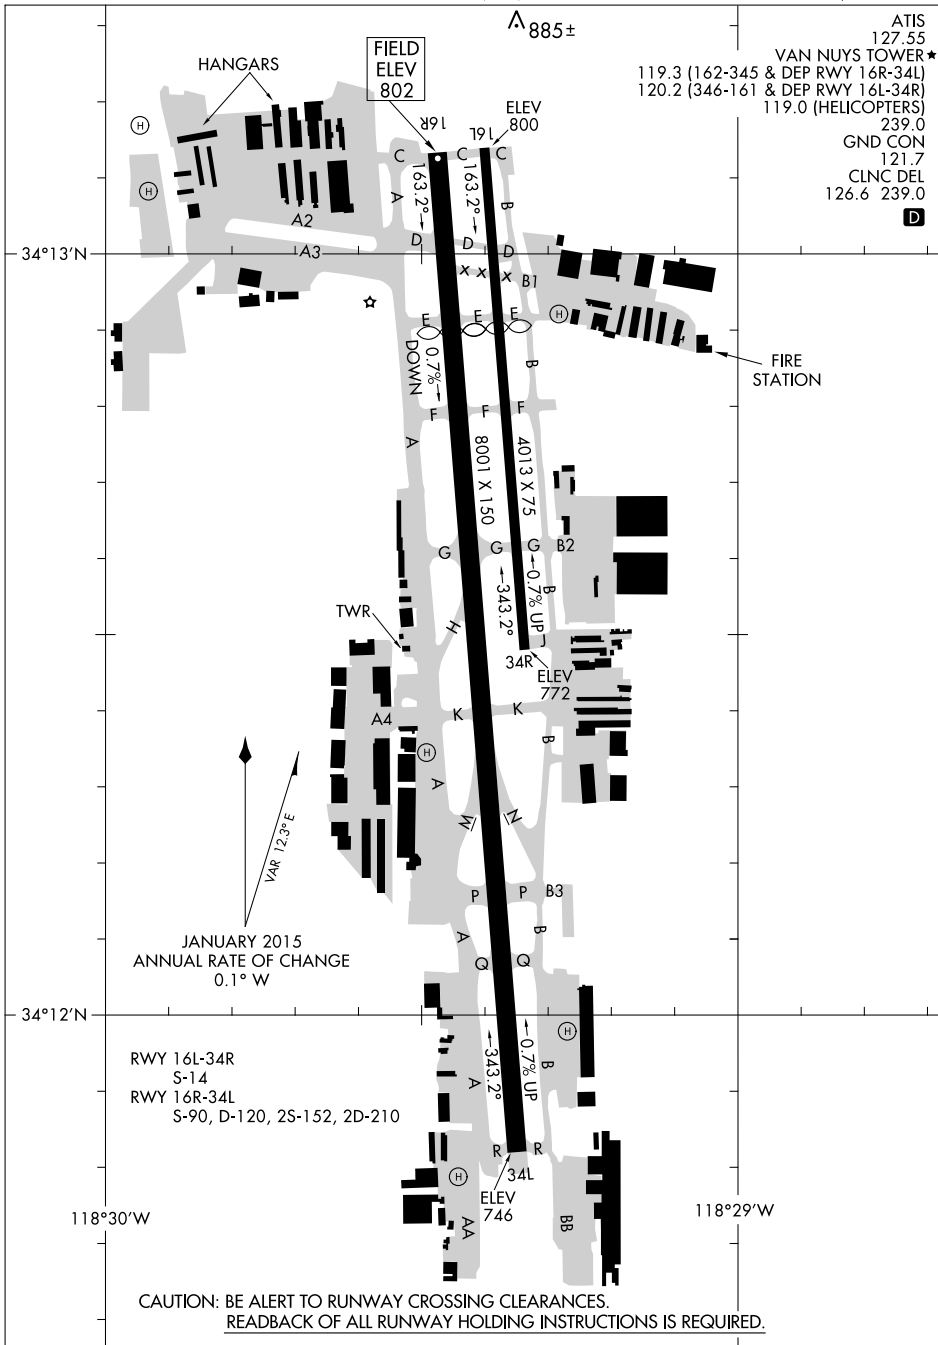

17061

AIRPORT DIAGRAM

AL-552 (FAA)

VAN NUYS (VNY)
VAN NUYS, CALIFORNIA

SW-3, 02 MAR 2017 to 30 MAR 2017

SW-3, 02 MAR 2017 to 30 MAR 2017

CAUTION: BE ALERT TO RUNWAY CROSSING CLEARANCES.
READBACK OF ALL RUNWAY HOLDING INSTRUCTIONS IS REQUIRED.

AIRPORT DIAGRAM

17061

VAN NUYS, CALIFORNIA
VAN NUYS (VNY)