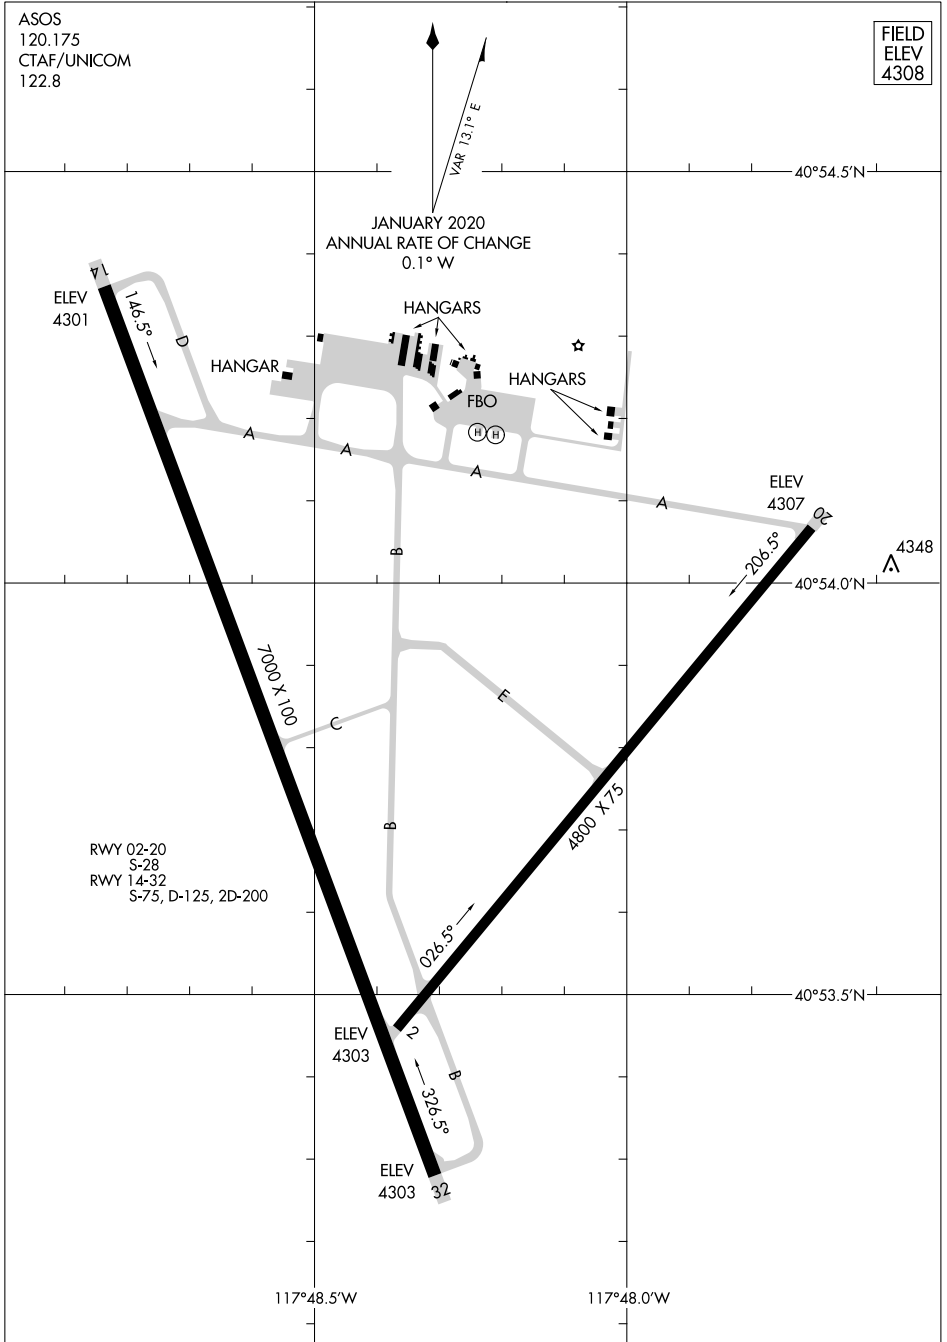

20086
AIRPORT DIAGRAM

WINNEMUCCA MUNI (W/MC)
WINNEMUCCA, NEVADA

AL-6471 (FAA)

ASOS
120.175
CTAF/UNICOM
122.8

FIELD
ELEV
4308

SW-4, 25 MAR 2021 to 22 APR 2021

SW-4, 25 MAR 2021 to 22 APR 2021

AIRPORT DIAGRAM
20086

WINNEMUCCA, NEVADA
WINNEMUCCA MUNI (W/MC)