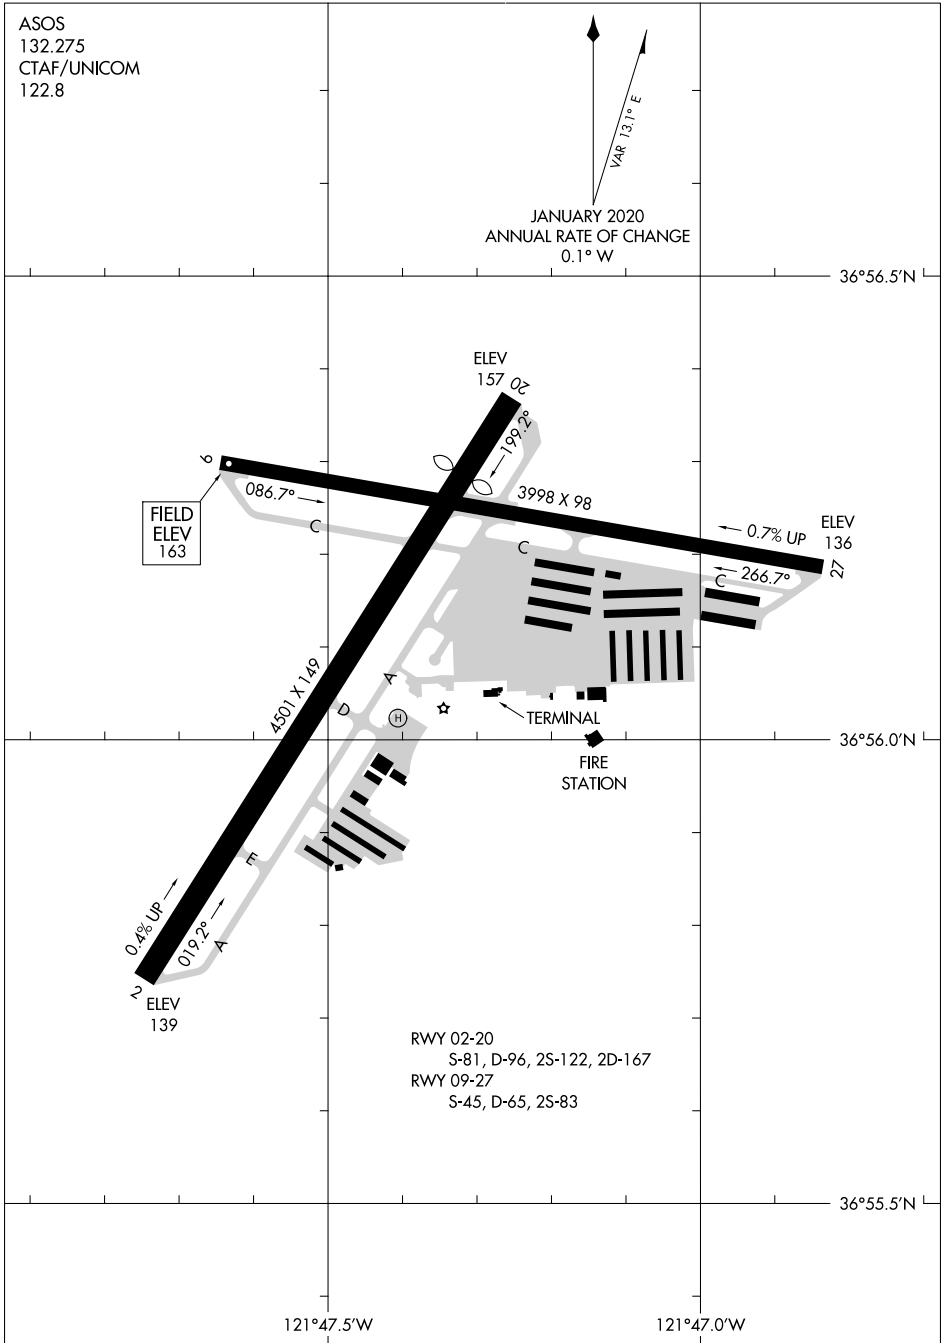

20086

AIRPORT DIAGRAM

AL-805 (FAA)

WATSONVILLE MUNI (WVI)
WATSONVILLE, CALIFORNIA

ASOS
132.275
CTAF/UNICOM
122.8

↑
↑
VAR 13.1° E
JANUARY 2020
ANNUAL RATE OF CHANGE
0.1° W

SW-2, 25 MAR 2021 to 22 APR 2021

SW-2, 25 MAR 2021 to 22 APR 2021

AIRPORT DIAGRAM

20086

WATSONVILLE, CALIFORNIA
WATSONVILLE MUNI (WVI)