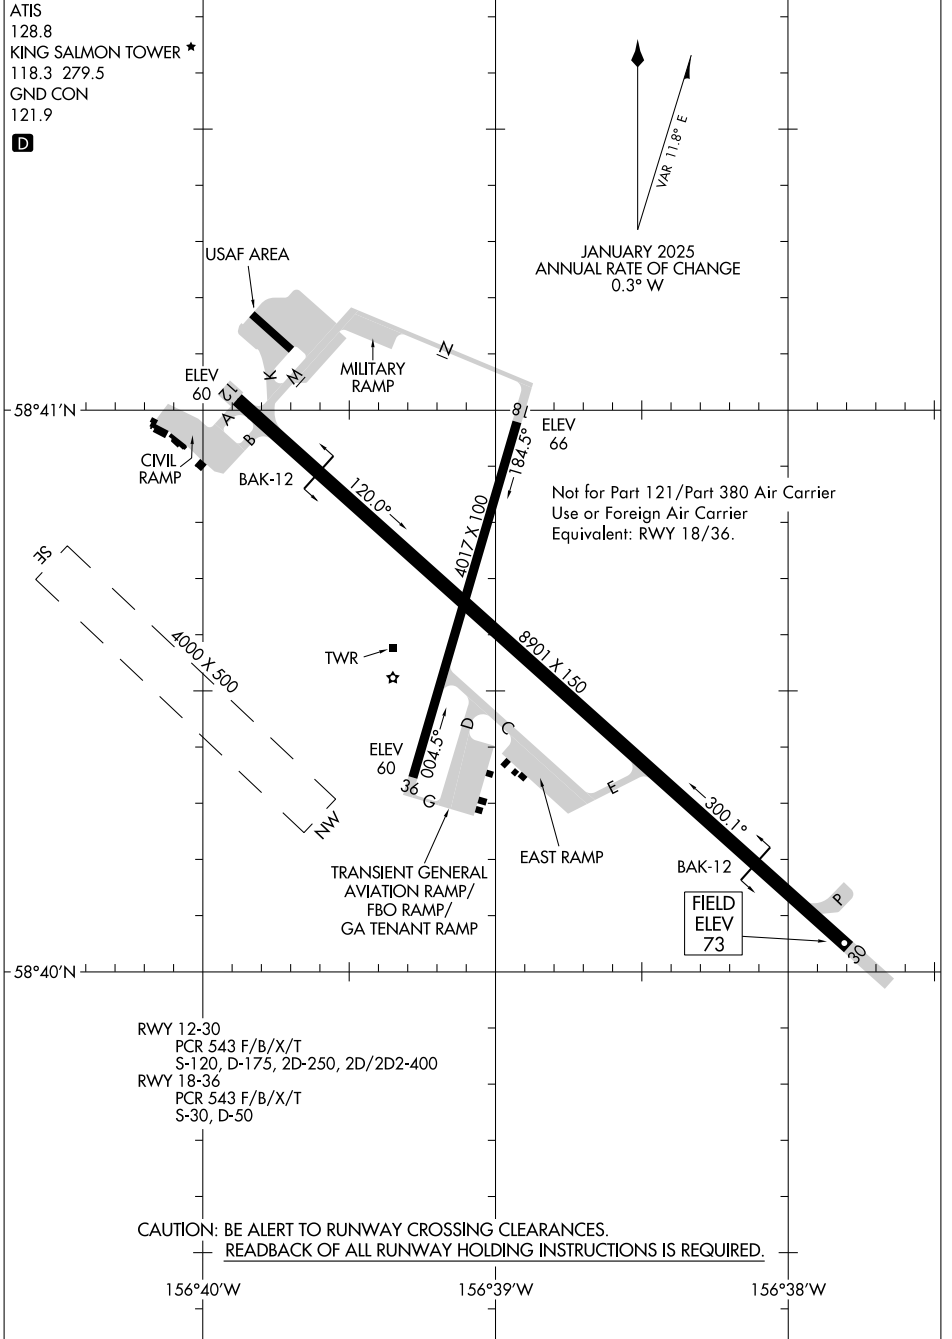

25275

AIRPORT DIAGRAM

AL-1237 (FAA)

KING SALMON (AKN)(PAKN)

KING SALMON, ALASKA

AK, 27 NOV 2025 to 22 JAN 2026

AK, 27 NOV 2025 to 22 JAN 2026

AIRPORT DIAGRAM

25275

KING SALMON, ALASKA

KING SALMON (AKN)(PAKN)