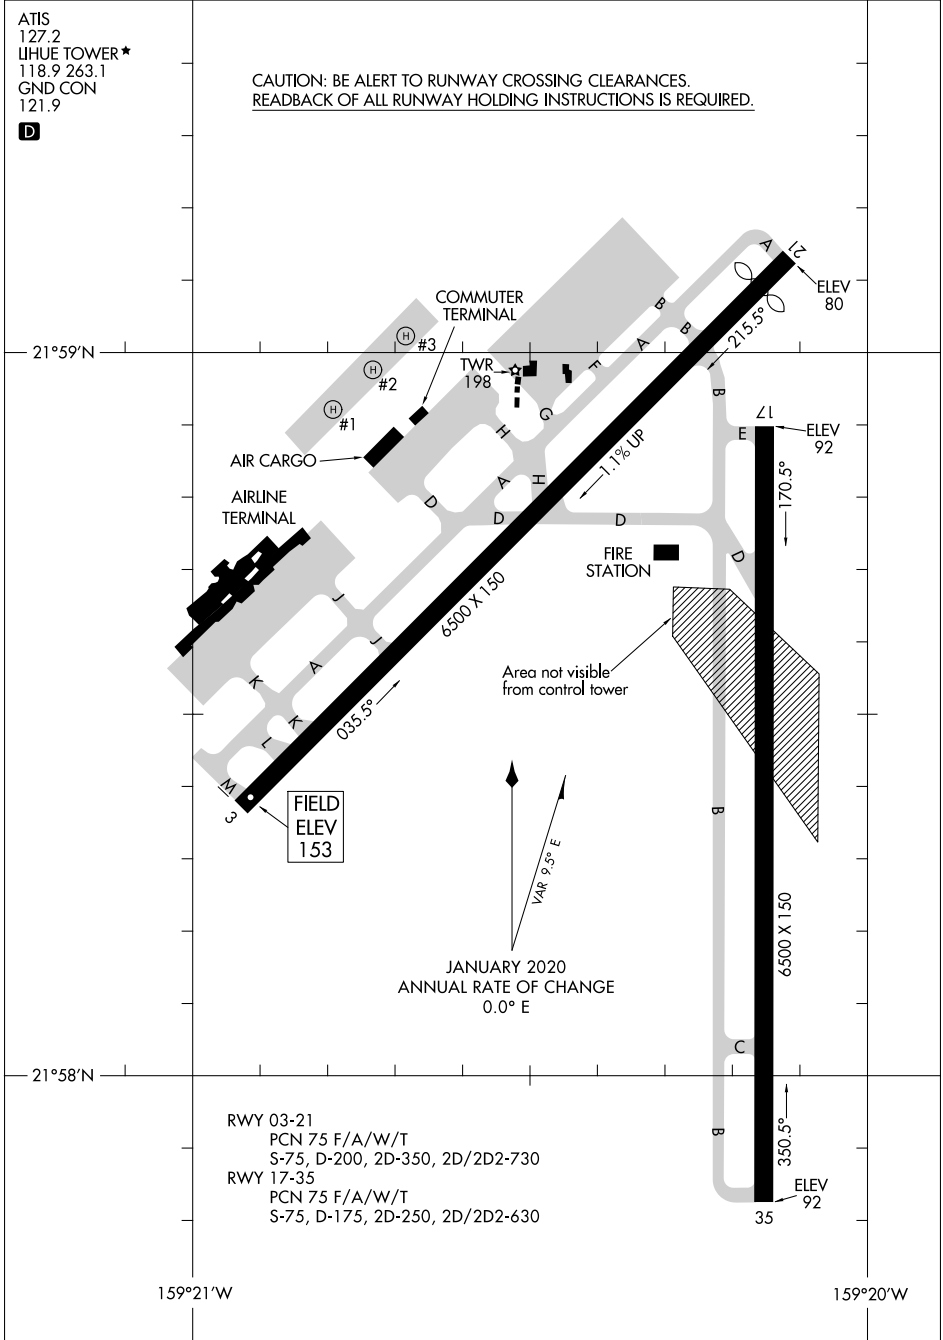

# AIRPORT DIAGRAM

AL-776 (FAA)

LIHUE (LIH)(PHLI)  
LIHUE, HAWAII

ATIS  
127.2  
LIHUE TOWER ★  
118.9 263.1  
GND CON  
121.9

**D**

CAUTION: BE ALERT TO RUNWAY CROSSING CLEARANCES.  
READBCK OF ALL RUNWAY HOLDING INSTRUCTIONS IS REQUIRED.

PAC: 25 FEB 2021 to 22 APR 2021

PAC: 25 FEB 2021 to 22 APR 2021