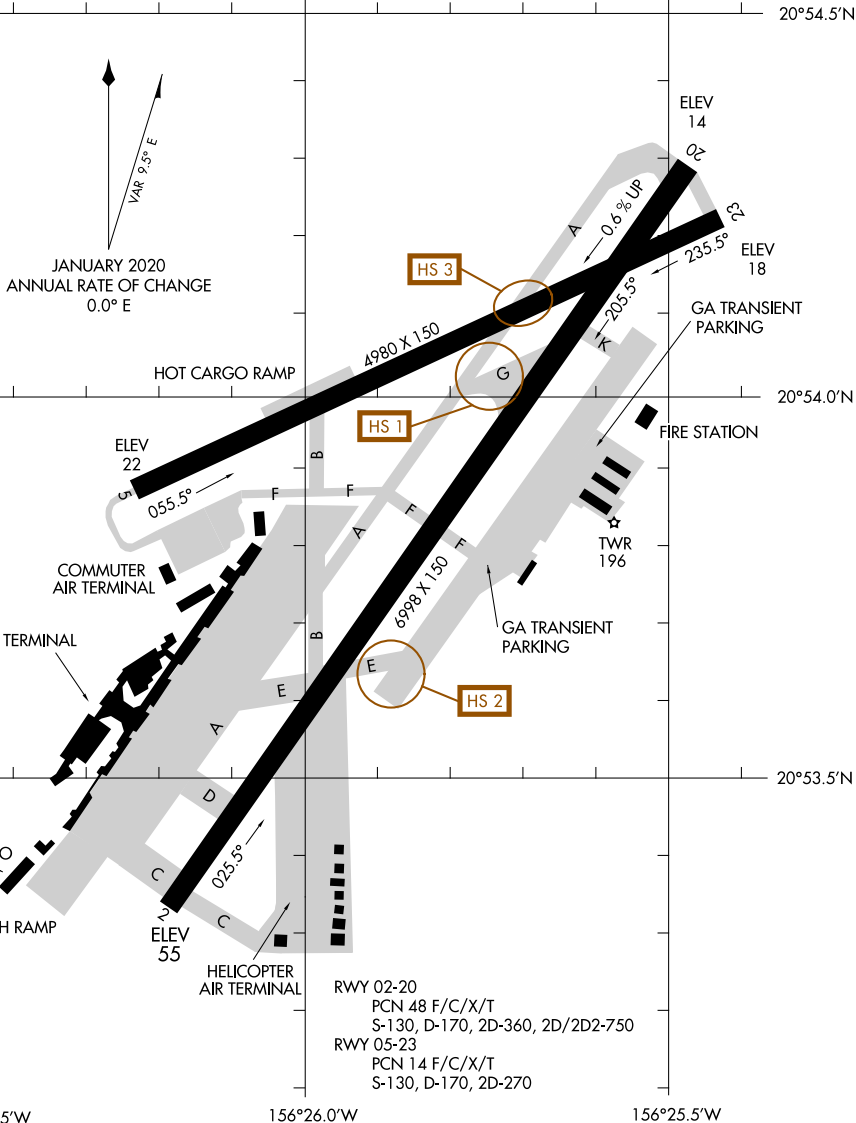

20310

AIRPORT DIAGRAM

AL-762 (FAA)

KAHULUI (OGG)(PHOG)
KAHULUI, HAWAII

ATIS
 128.6
 MAUI TOWER *
 118.7 279.6
 GND CON
 121.9 279.6
 CLNC DEL
 120.6 290.5

FIELD
 ELEV
 55

CAUTION: BE ALERT TO RUNWAY CROSSING CLEARANCES.
 READBACK OF ALL RUNWAY HOLDING INSTRUCTIONS IS REQUIRED.

D

PAC, 02 DEC 2021 to 27 JAN 2022

PAC, 02 DEC 2021 to 27 JAN 2022

AIRPORT DIAGRAM

20310

KAHULUI, HAWAII
KAHULUI (OGG)(PHOG)