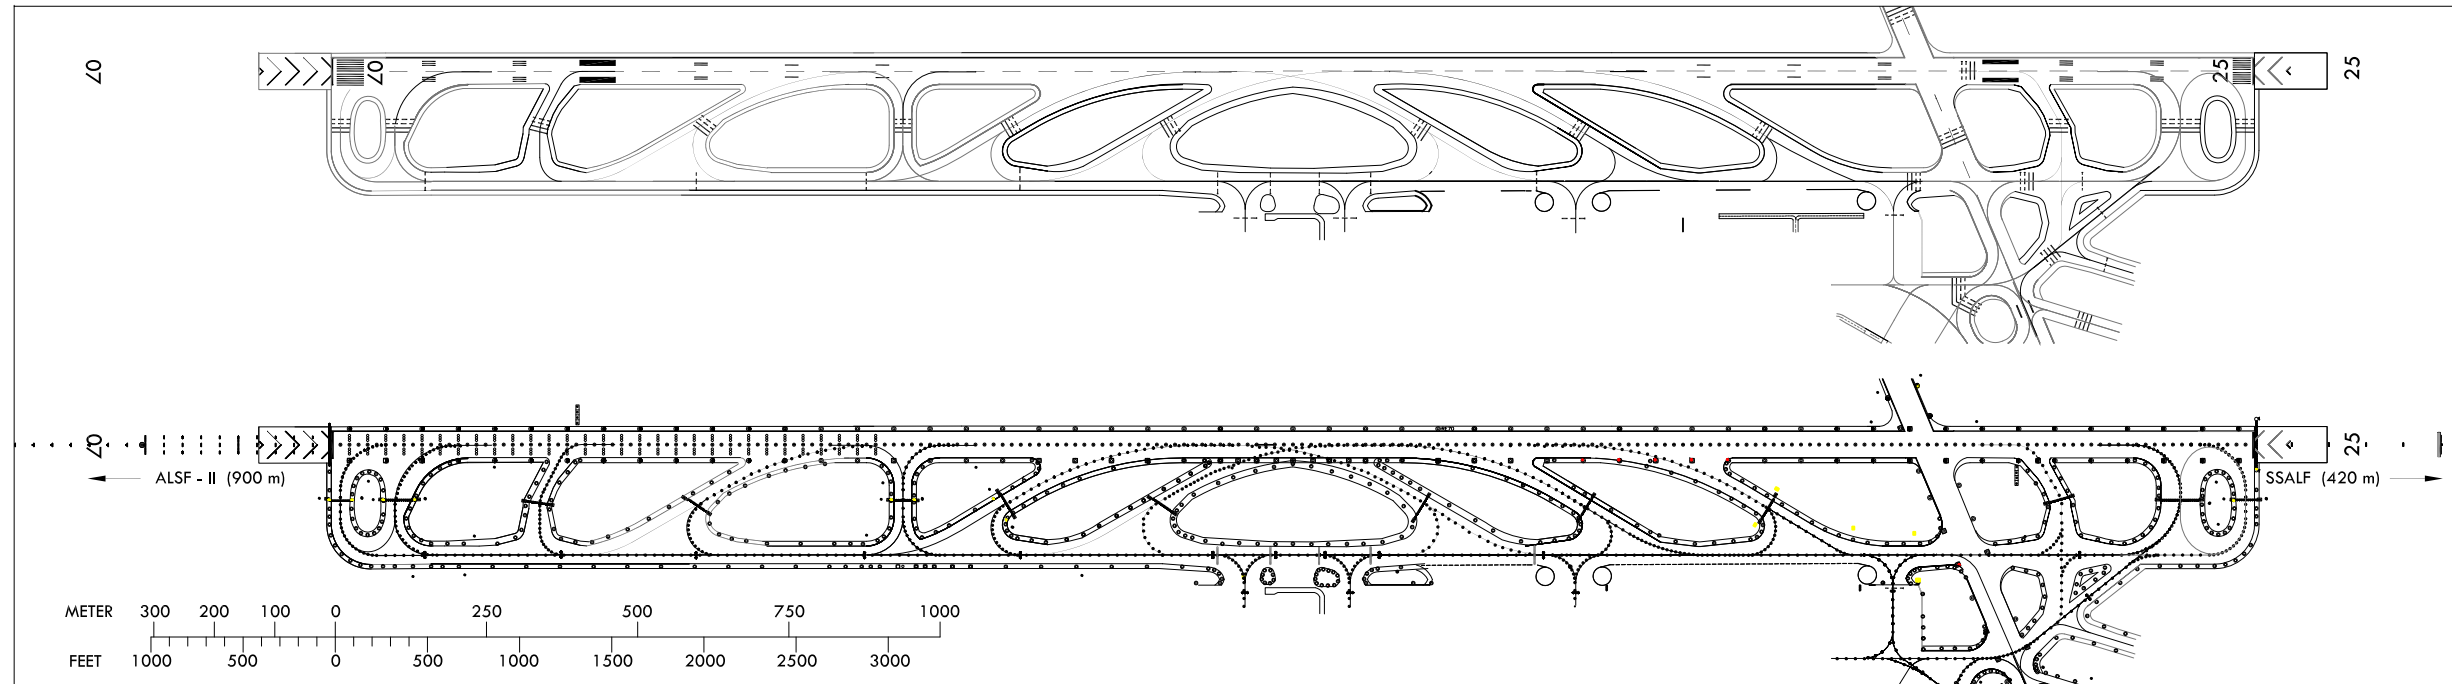

AERODROME
CHART - ICAO

33°30'44"N
126°29'34"E

ELEV 36 m

TWR 118.2 236.6
GND 121.65

JEJU / Jeju Intl

Change : Establishment of TWY W, Withdrawal of ACFT stand NR. 41 and Information of coordinates of ACFT stand NR. 82, 83.

LIGHTING AND
MARKING CHART

JEJU / Jeju Intl

LIGHTING AND MARKING AIDS RWY 07/25 AND EXIT TWY

LIGHTING AND MARKING AIDS RWY 13/31 AND EXIT TWY

Change : Establishment of TWY W.

OFFICE OF CIVIL AVIATION

AIRAC AIP AMDT 11/19
Effective : 1600UTC 4 DEC 2019