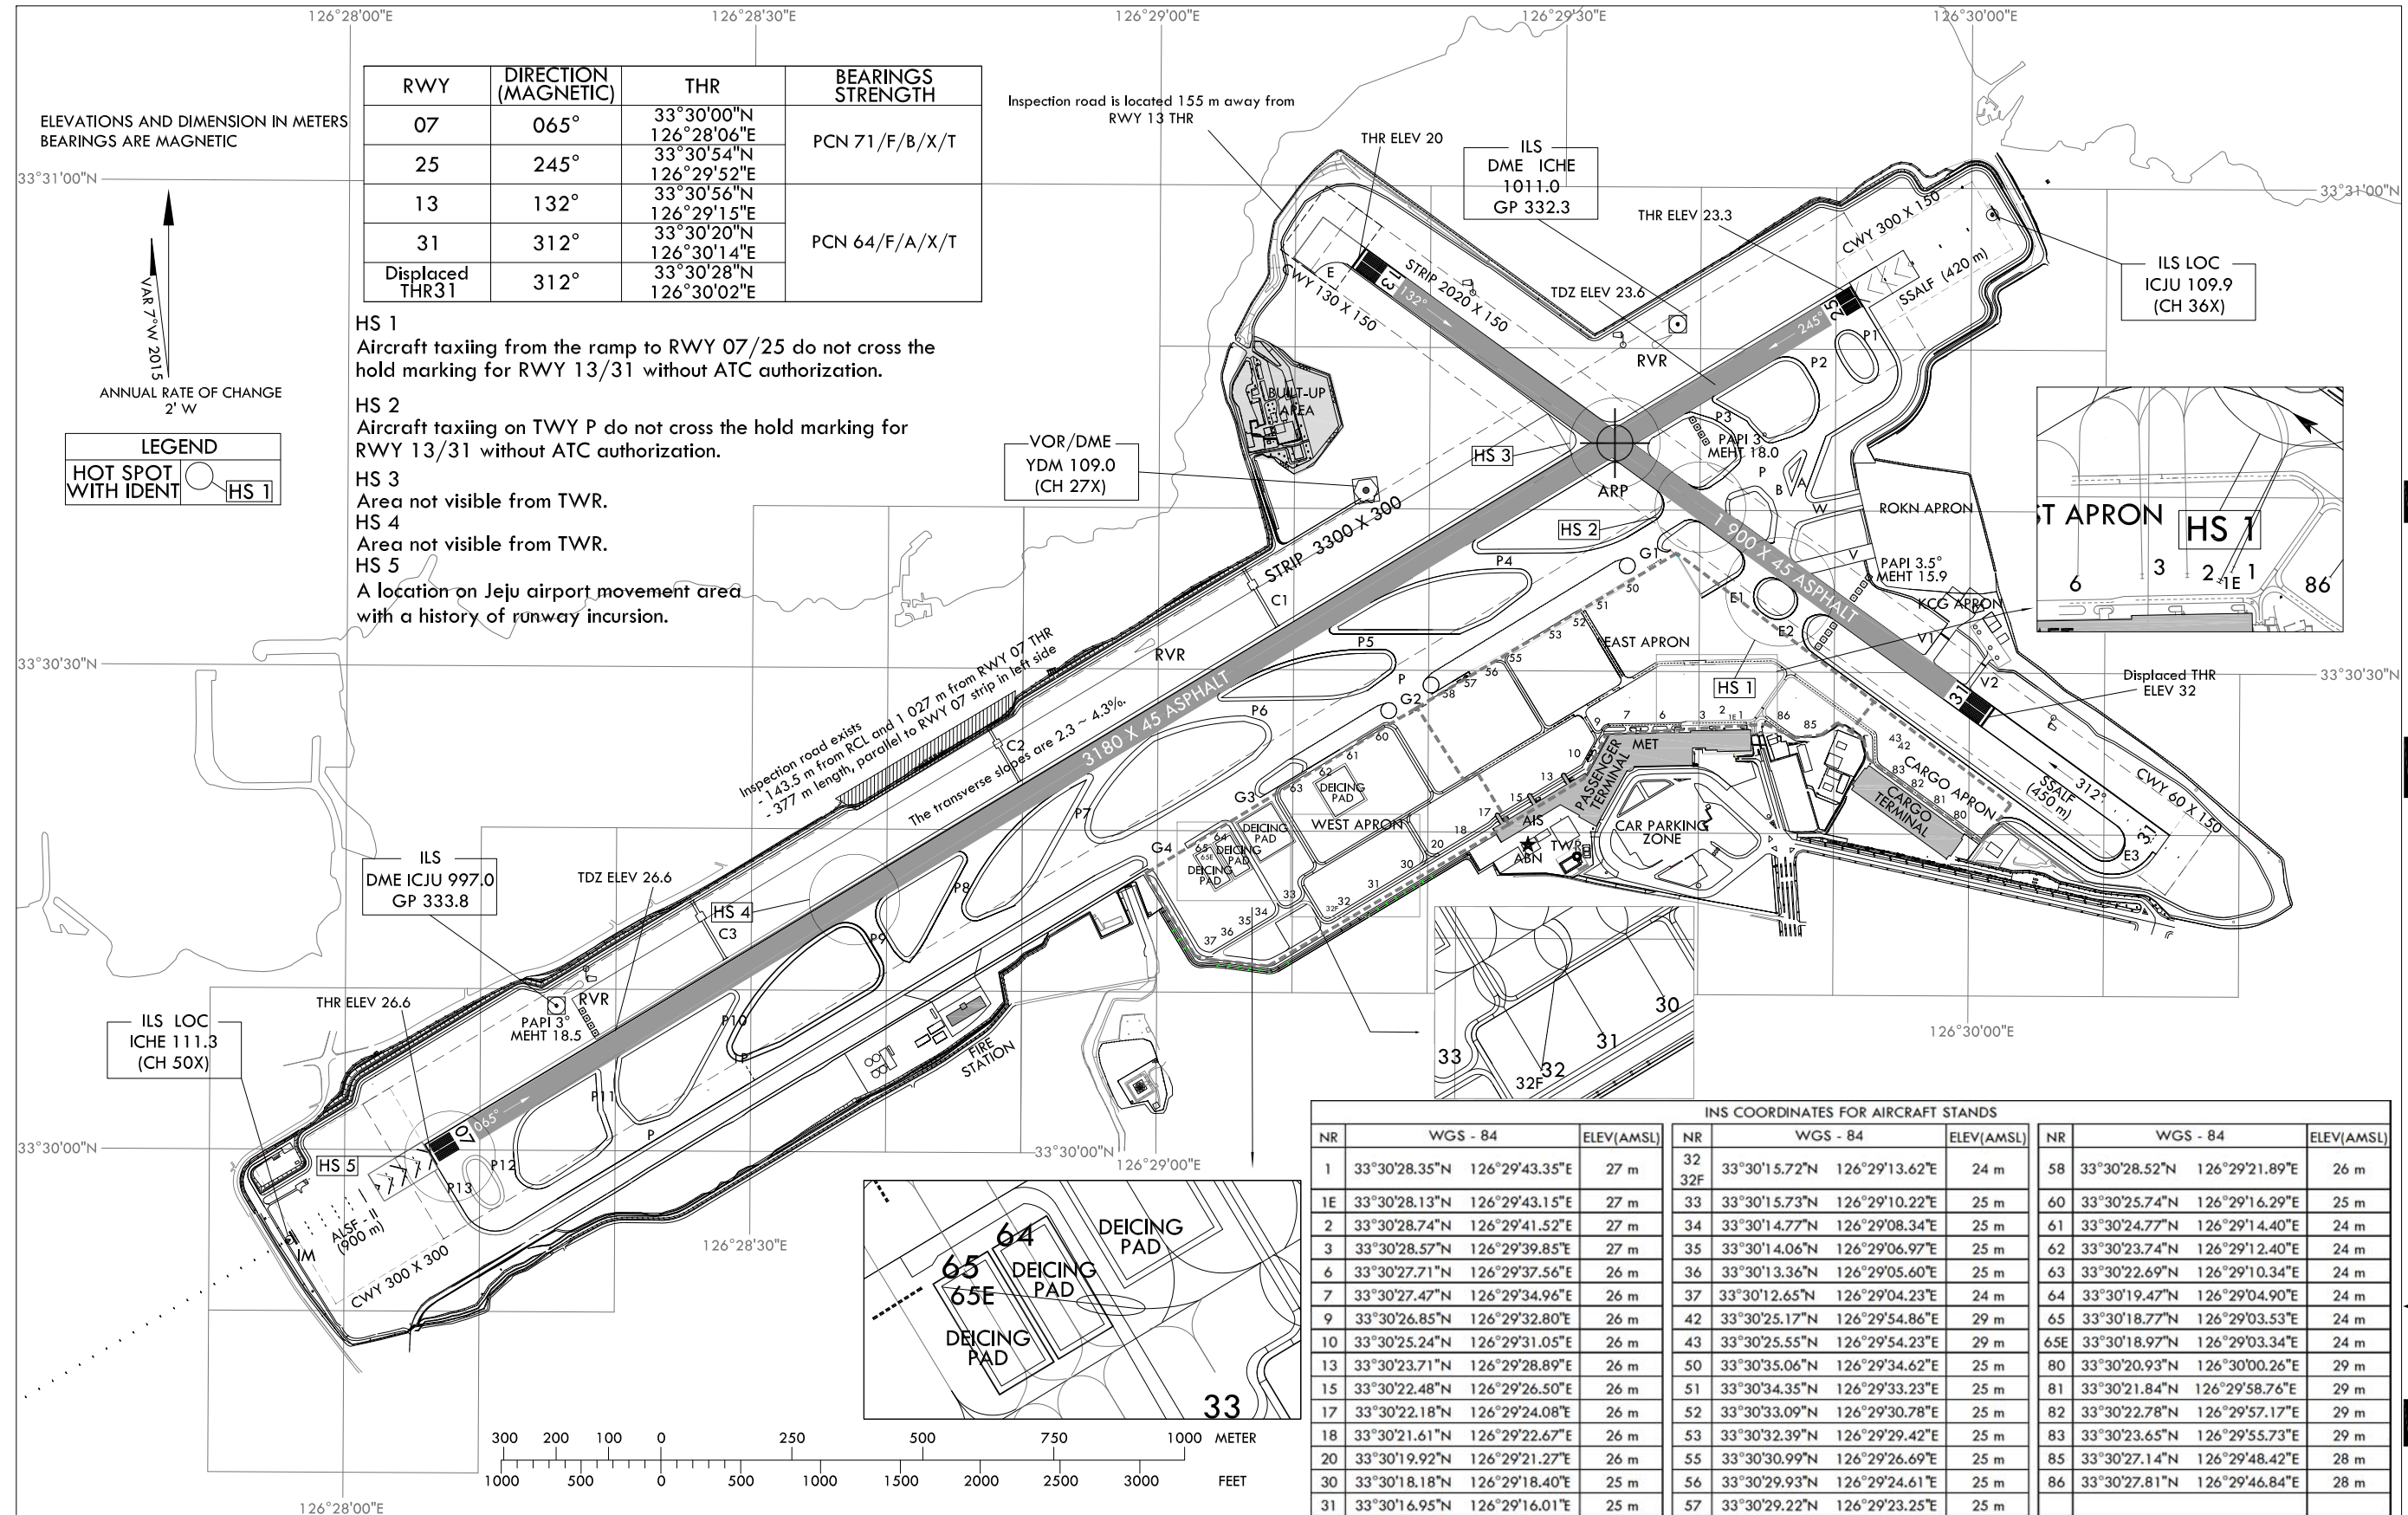

AERODROME
CHART - ICAO

33°30'44"N
126°29'34"E

ELEV 36 m

TWR 118.2 236.6
GND 121.65

JEJU / Jeju Intl

Change : Establishment of TWY W, Withdrawal of ACFT stand NR. 41 and Information of coordinates of ACFT stand NR. 82, 83.

LIGHTING AND
MARKING CHART

JEJU / Jeju Intl

LIGHTING AND MARKING AIDS RWY 07/25 AND EXIT TWY

LIGHTING AND MARKING AIDS RWY 13/31 AND EXIT TWY

Change : Establishment of TWY W.

OFFICE OF CIVIL AVIATION

AIRAC AIP AMDT 11/19
Effective : 1600UTC 4 DEC 2019