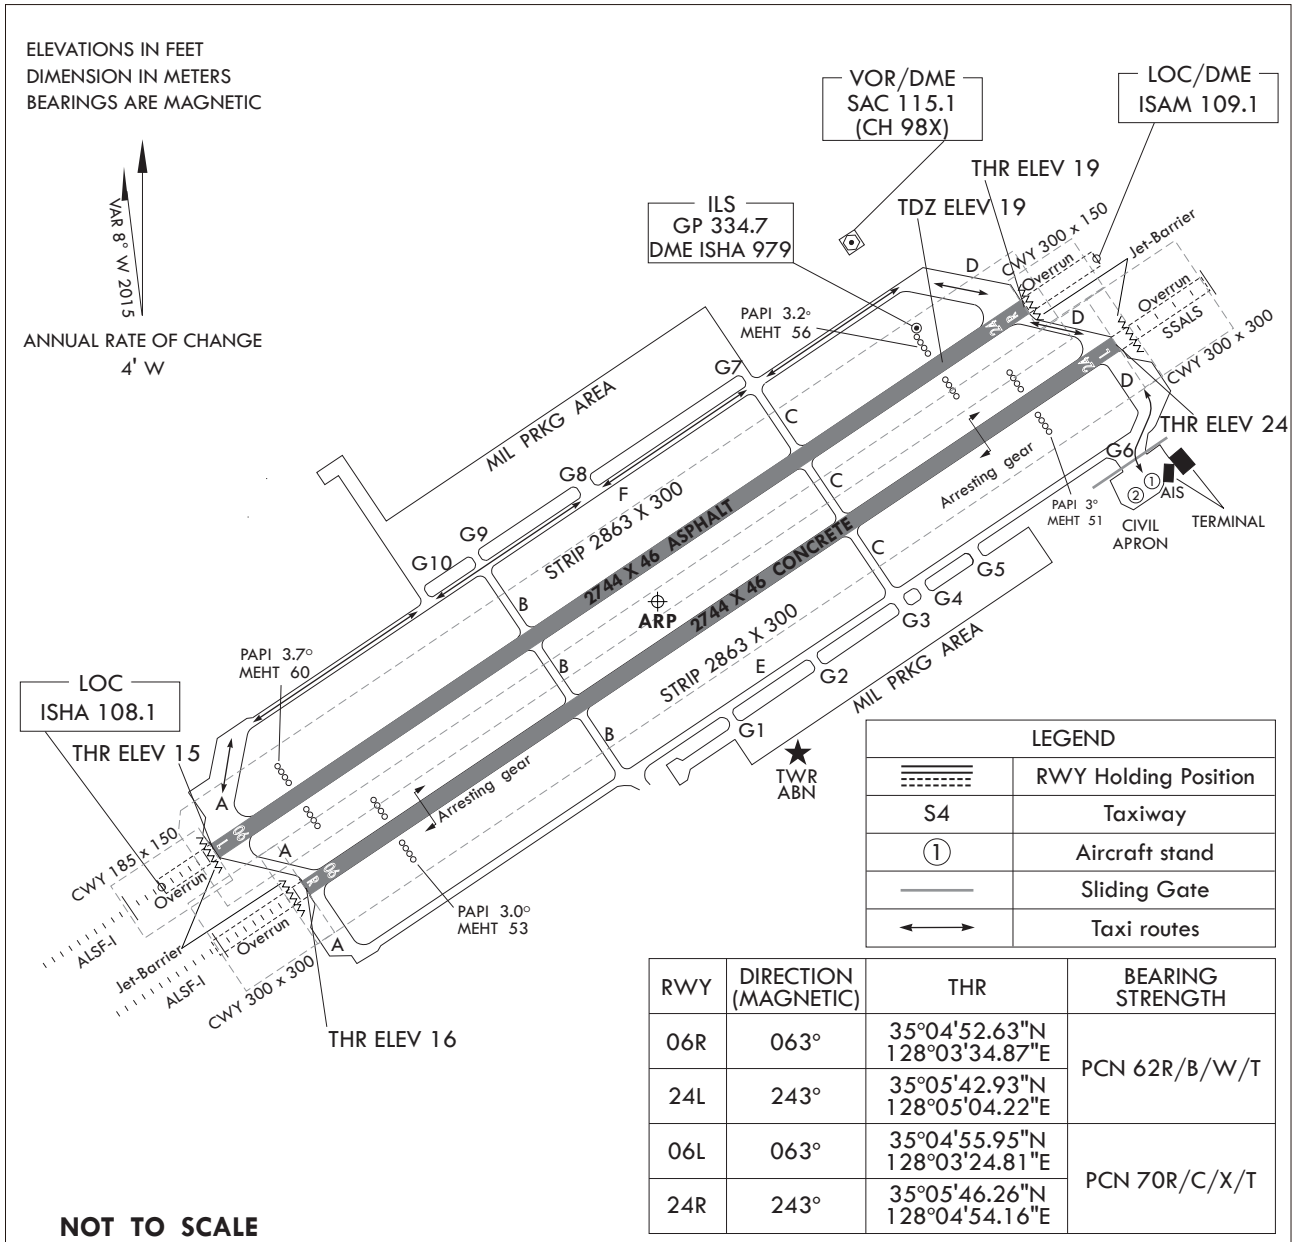

AERODROME  
CHART - ICAO

35°05'19"N  
128°04'14"E

ELEV 25 ft

TWR 118.675 236.6  
GND 118.675 275.8

SACHEON/Sacheon

MARKING AIDS RWY 06L/24R AND 06R/24L AND EXIT TWY

LIGHTING AIDS RWY 06L/24R AND 06R/24L AND EXIT TWY