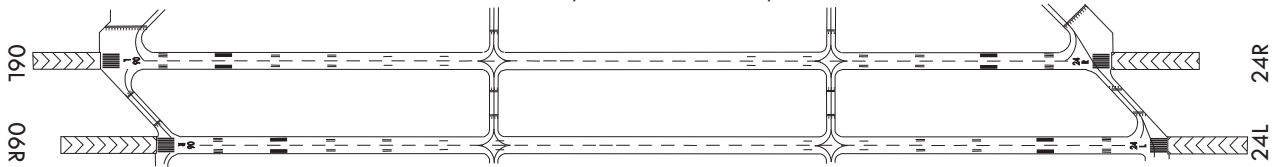

AERODROME  
CHART - ICAO

35°05'19"N  
128°04'14"E

ELEV 25 ft

TWR 118.675 236.6  
GND 118.675 275.8

SACHEON/Sacheon

MARKING AIDS RWY 06L/24R AND 06R/24L AND EXIT TWY

LIGHTING AIDS RWY 06L/24R AND 06R/24L AND EXIT TWY