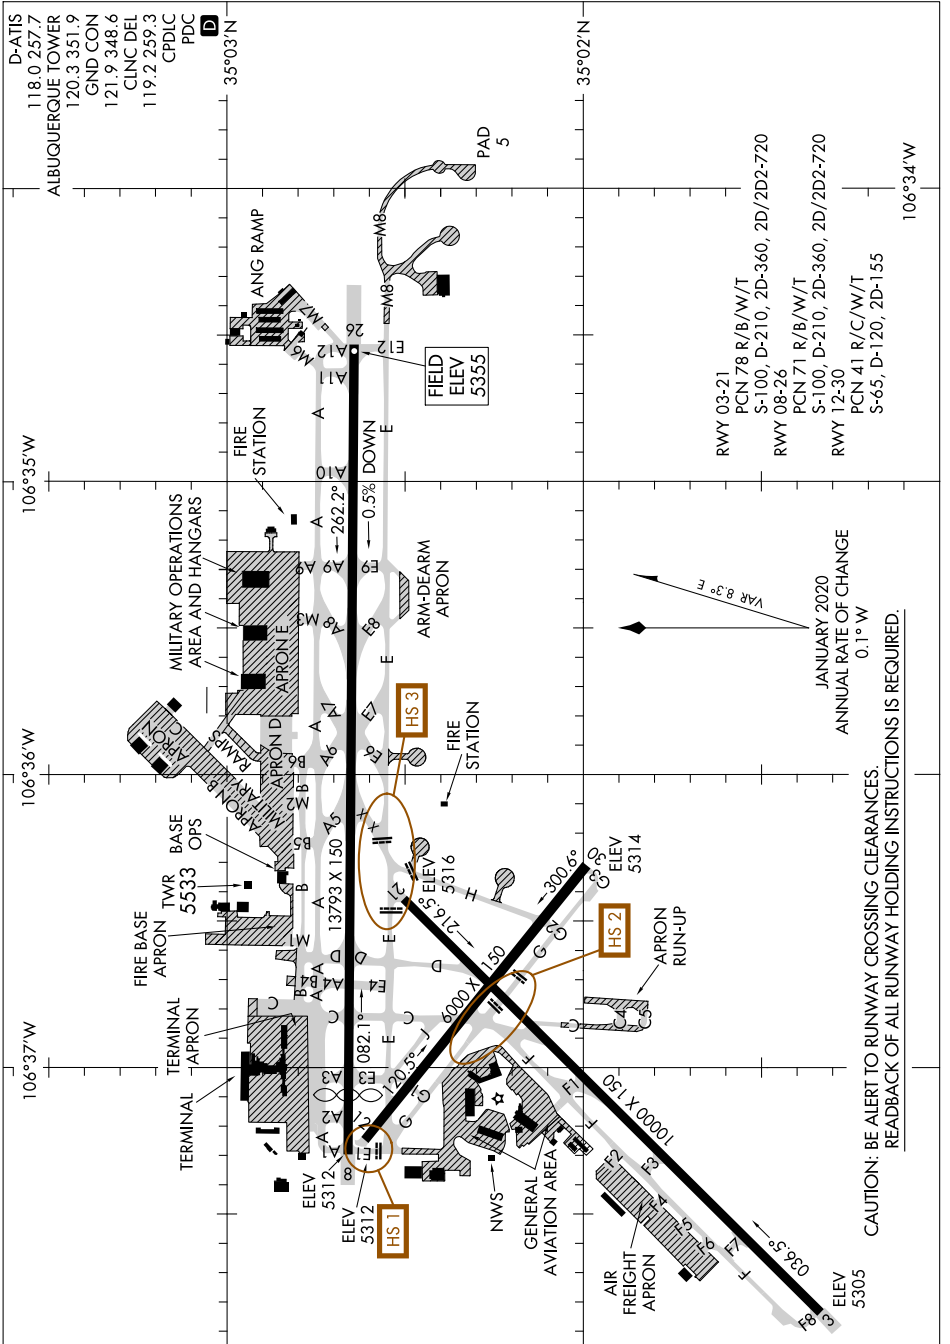

AIRPORT DIAGRAM

AL-12 (FAA)

ALBUQUERQUE INTL SUNPORT (ABQ)
ALBUQUERQUE, NEW MEXICO

SW-1, 16 MAY 2024 to 13 JUN 2024

SW-1, 16 MAY 2024 to 13 JUN 2024

AIRPORT DIAGRAM

ALBUQUERQUE, NEW MEXICO
ALBUQUERQUE INTL SUNPORT (ABQ)

CAUTION: BE ALERT TO RUNWAY CROSSING CLEARANCES.
READBACK OF ALL RUNWAY HOLDING INSTRUCTIONS IS REQUIRED.