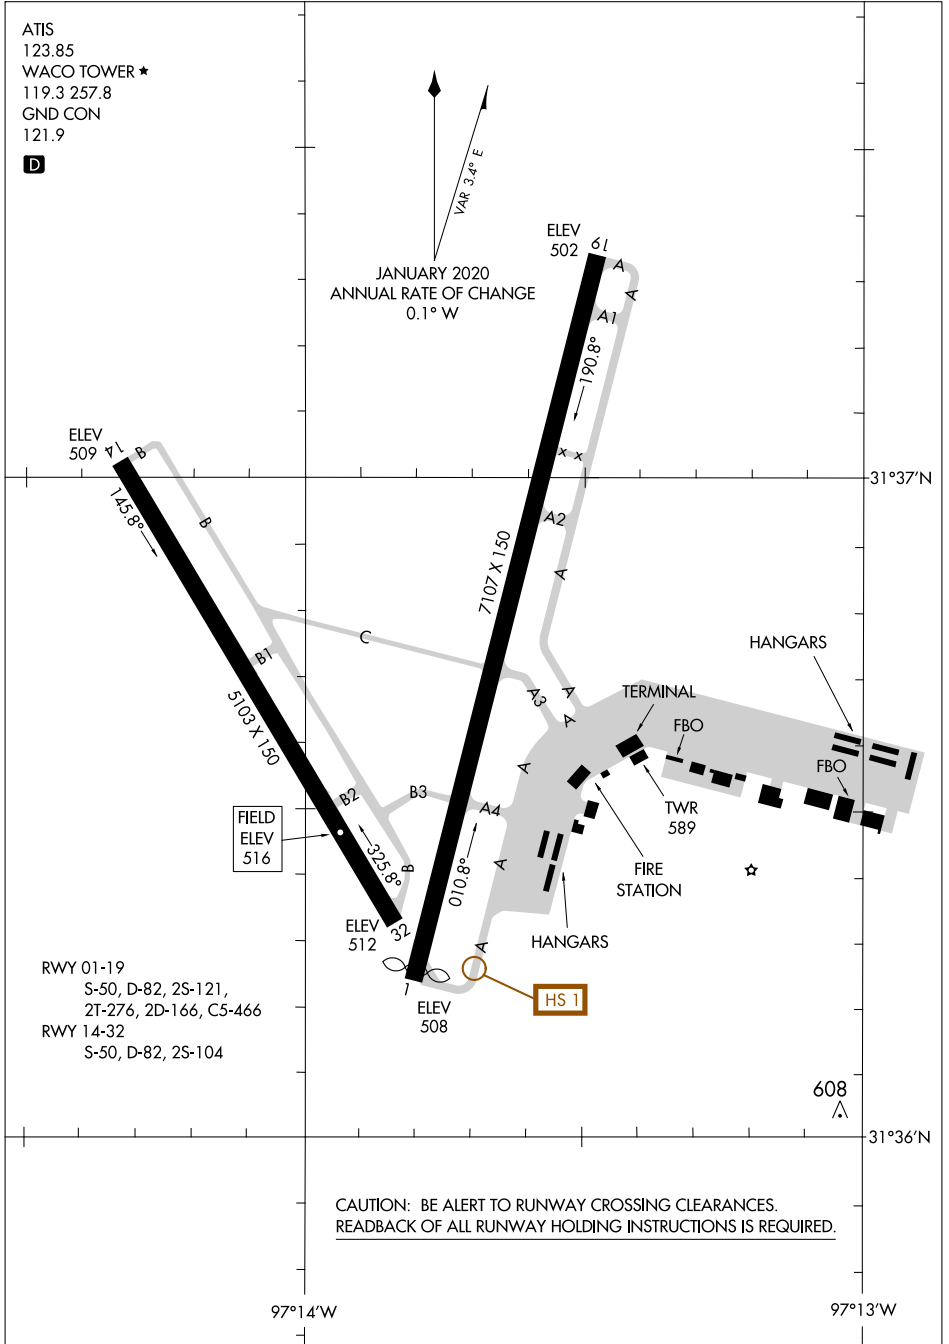

# AIRPORT DIAGRAM

WACO RGNL (ACT)  
WACO, TEXAS

AL-439 (FAA)

ATIS  
123.85  
WACO TOWER ★  
119.3 257.8  
GND CON  
121.9

VAR 3.2° E  
JANUARY 2020  
ANNUAL RATE OF CHANGE  
0.1° W

SC-3, 16 MAY 2024 to 13 JUN 2024

SC-3, 16 MAY 2024 to 13 JUN 2024

CAUTION: BE ALERT TO RUNWAY CROSSING CLEARANCES.  
READBACK OF ALL RUNWAY HOLDING INSTRUCTIONS IS REQUIRED.