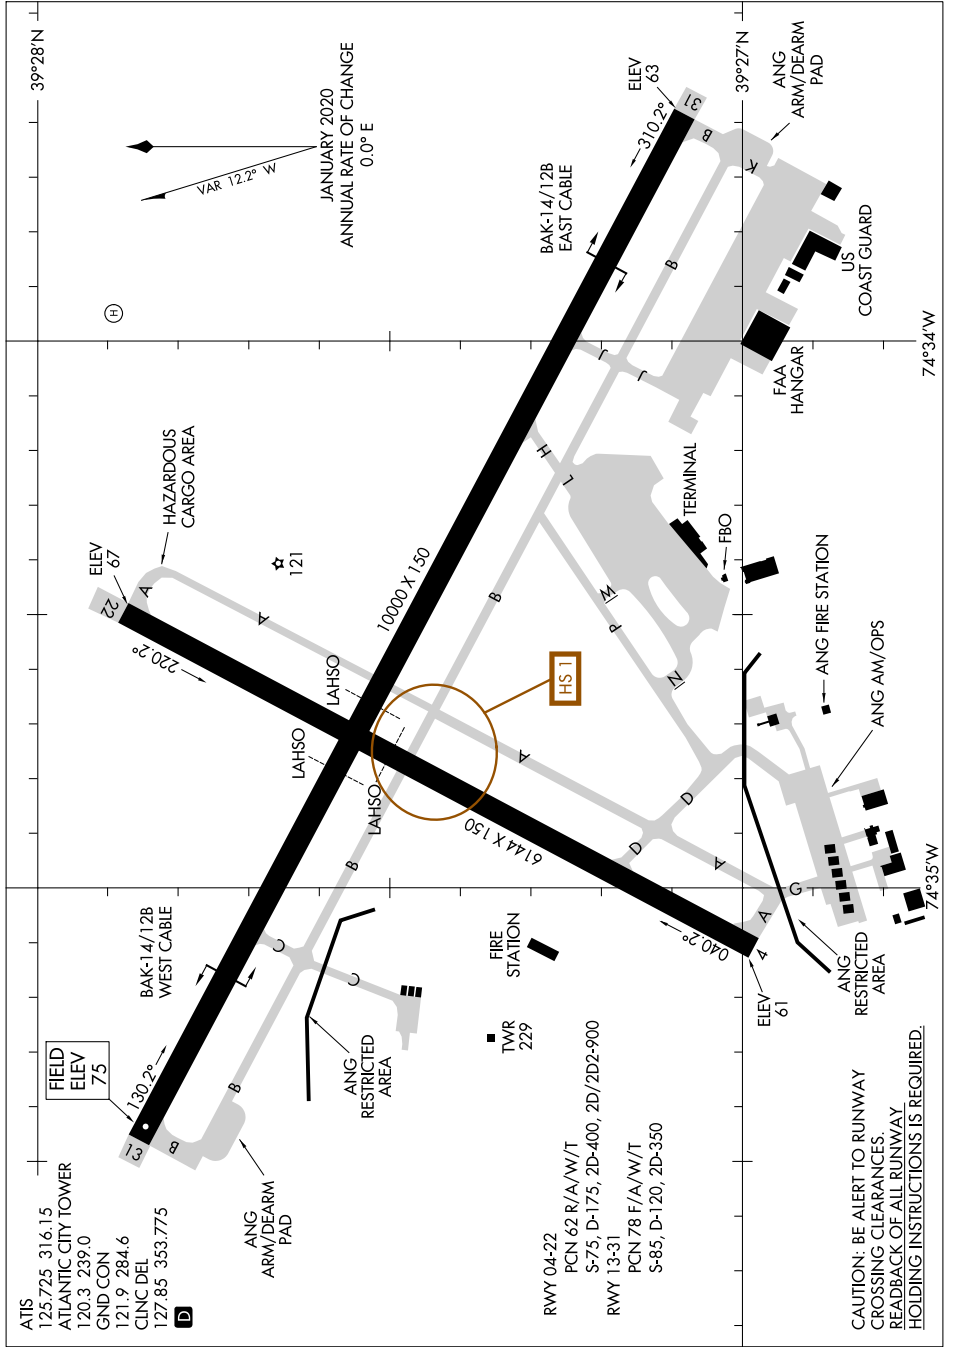

# AIRPORT DIAGRAM

AL-669 (FAA)

ATLANTIC CITY INTL (ACY)  
ATLANTIC CITY, NEW JERSEY

NE-2, 16 MAY 2024 to 13 JUN 2024

NE-2, 16 MAY 2024 to 13 JUN 2024

ATIS 125.725 316.15  
 ATLANTIC CITY TOWER 120.3 239.0  
 GND CON 121.9 284.6  
 CLNC DEL 127.85 353.775

RWY 04-22 PCN 62 R/A/W/T S-75, D-175, 2D-400, 2D/2D2-900 RWY 13-31 PCN 78 F/A/W/T S-85, D-120, 2D-350

CAUTION: BE ALERT TO RUNWAY CROSSING CLEARANCES. READBACK OF ALL RUNWAY HOLDING INSTRUCTIONS IS REQUIRED.

# AIRPORT DIAGRAM

ATLANTIC CITY, NEW JERSEY  
ATLANTIC CITY INTL (ACY)