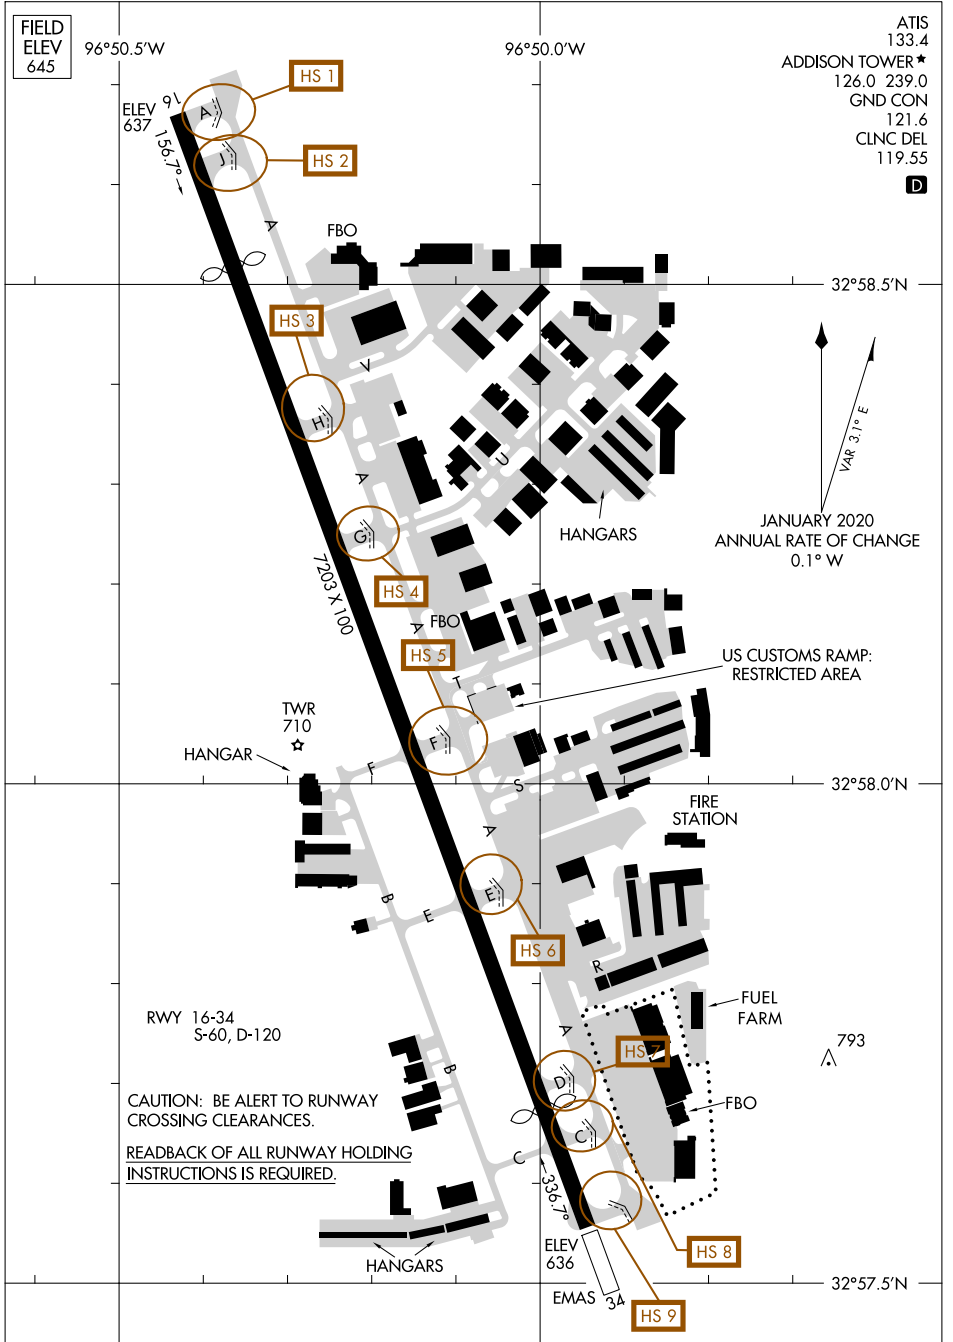

24025

# AIRPORT DIAGRAM

AL-768 (FAA)

ADDISON (ADS)  
DALLAS, TEXAS

ATIS 133.4  
 ADDISON TOWER \* 126.0 239.0  
 GND CON 121.6  
 CLNC DEL 119.55

D

JANUARY 2020  
 ANNUAL RATE OF CHANGE  
 0.1° W  
 VAR 3.1° E

SC-2, 16 MAY 2024 to 13 JUN 2024

SC-2, 16 MAY 2024 to 13 JUN 2024

# AIRPORT DIAGRAM

24025

DALLAS, TEXAS  
ADDISON (ADS)