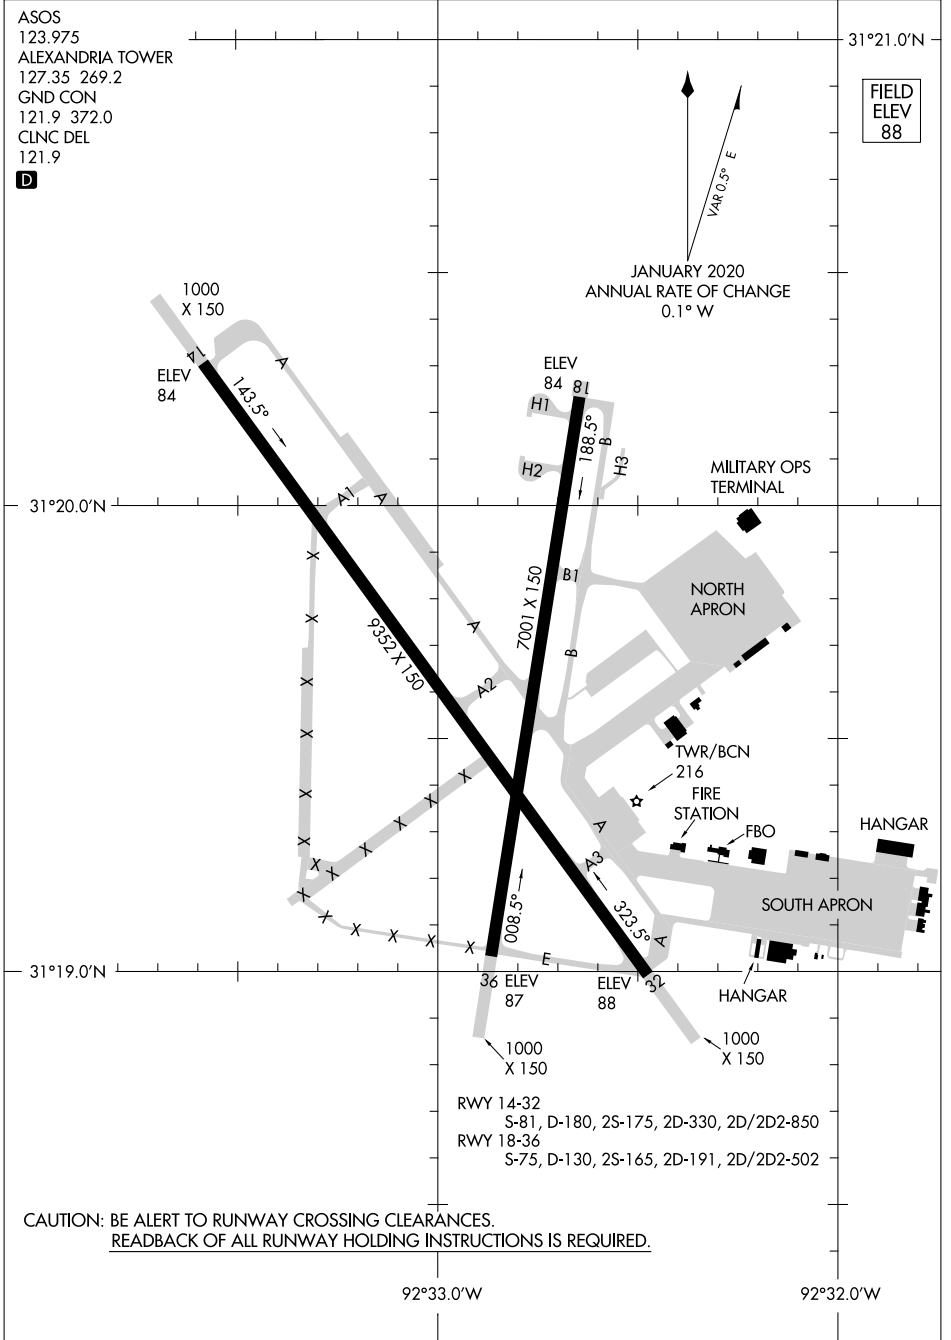

# AIRPORT DIAGRAM

AL-13 (FAA)

ALEXANDRIA INTL (AEX)  
ALEXANDRIA, LOUISIANA

ASOS  
123.975  
ALEXANDRIA TOWER  
127.35 269.2  
GND CON  
121.9 372.0  
CLNC DEL  
121.9

FIELD  
ELEV  
88

D

VAR 0.5° E  
JANUARY 2020  
ANNUAL RATE OF CHANGE  
0.1° W

SC-4, 16 MAY 2024 to 13 JUN 2024

SC-4, 16 MAY 2024 to 13 JUN 2024

CAUTION: BE ALERT TO RUNWAY CROSSING CLEARANCES.  
READBACK OF ALL RUNWAY HOLDING INSTRUCTIONS IS REQUIRED.

92°33.0'W

92°32.0'W

# AIRPORT DIAGRAM

21280

ALEXANDRIA, LOUISIANA  
ALEXANDRIA INTL (AEX)