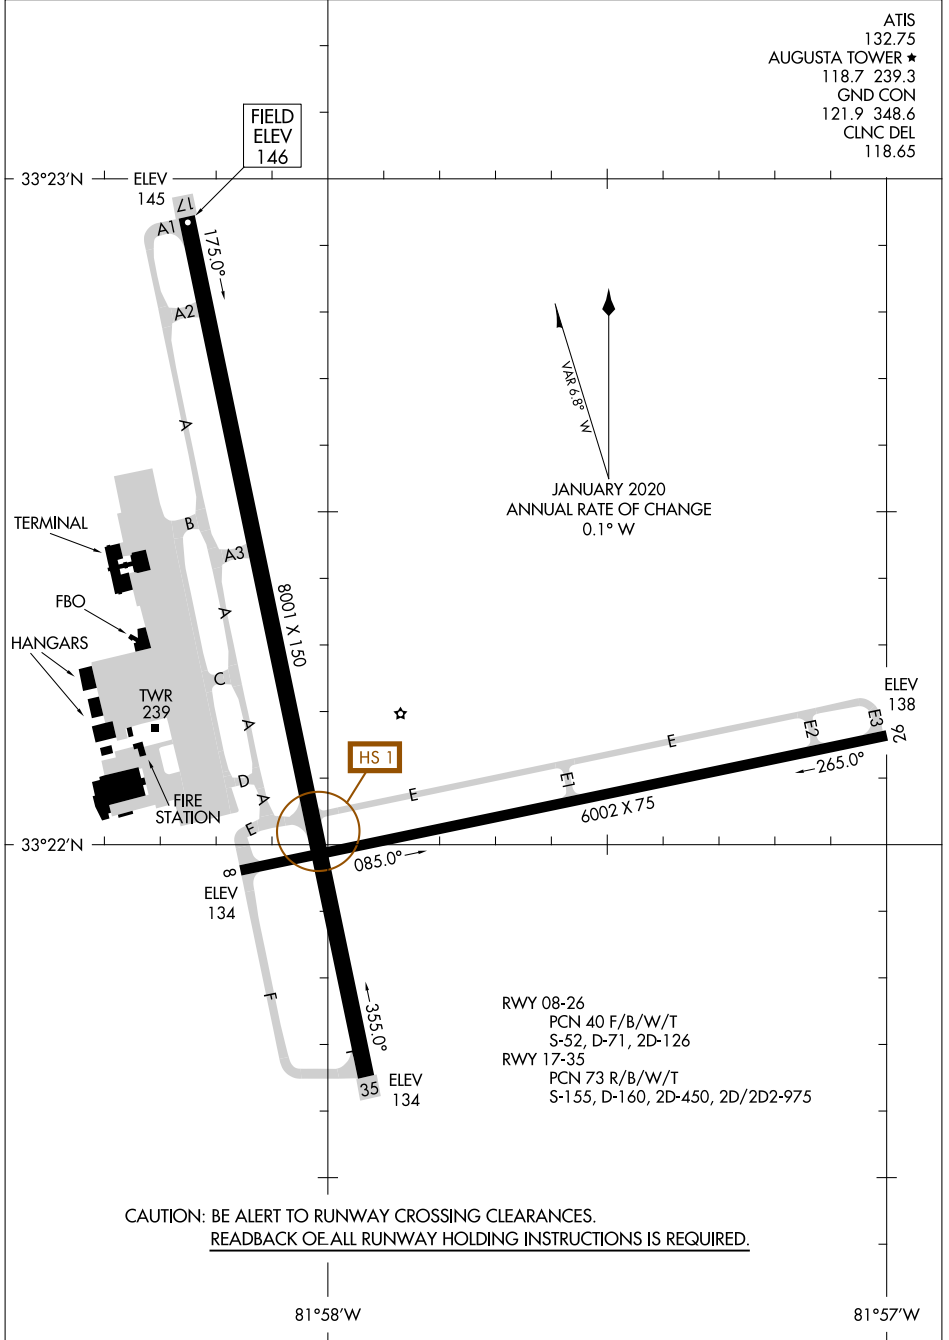

23110
AIRPORT DIAGRAM

AL-27 (FAA)

AUGUSTA RGNL AT BUSH FLD (AGS)
 AUGUSTA, GEORGIA

ATIS 132.75
 AUGUSTA TOWER ★ 118.7 239.3
 GND CON 121.9 348.6
 CLNC DEL 118.65

SE-4, 16 MAY 2024 to 13 JUN 2024

SE-4, 16 MAY 2024 to 13 JUN 2024

AIRPORT DIAGRAM
 23110

AUGUSTA, GEORGIA
 AUGUSTA RGNL AT BUSH FLD (AGS)