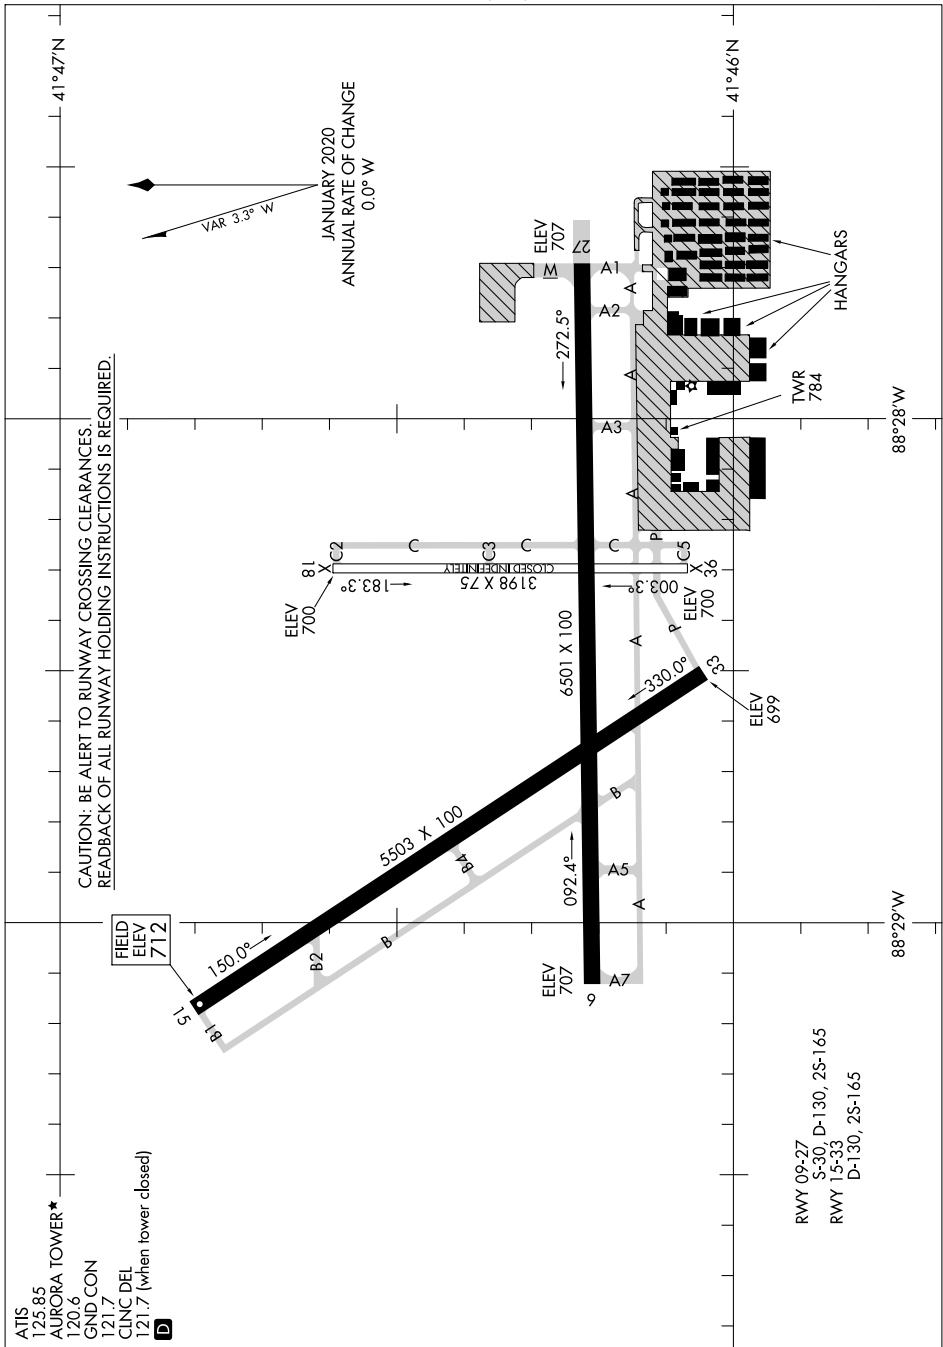

AIRPORT DIAGRAM

AL-5103 (FAA)

AURORA MUNI (ARR)
CHICAGO/AURORA, ILLINOIS

EC-3, 16 MAY 2024 to 13 JUN 2024

EC-3, 16 MAY 2024 to 13 JUN 2024

AIRPORT DIAGRAM

CHICAGO/AURORA, ILLINOIS
AURORA MUNI (ARR)