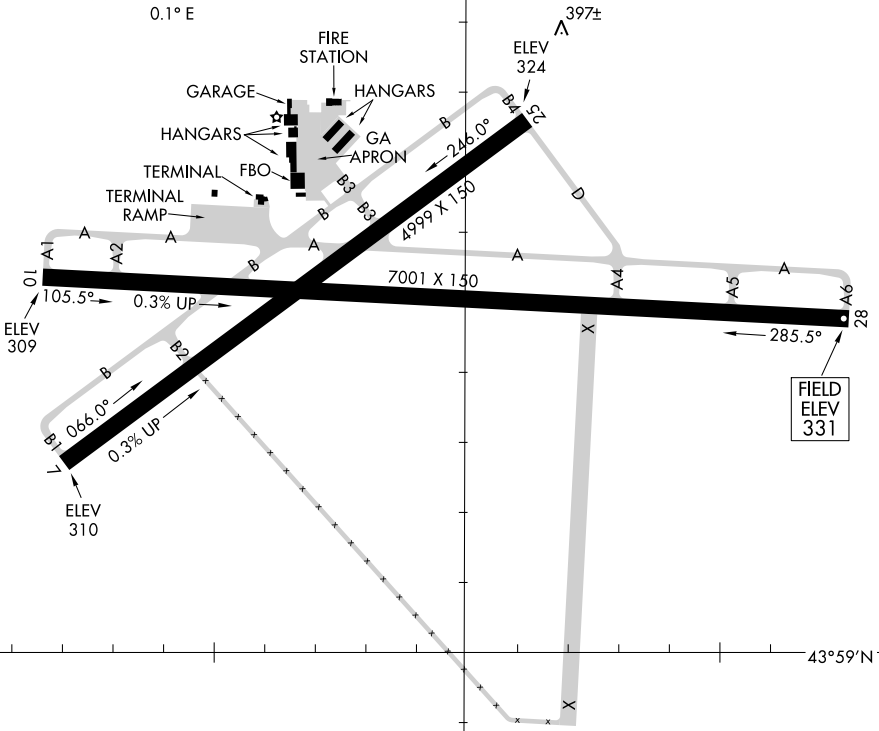

# AIRPORT DIAGRAM

AL-666 (FAA)

WATERTOWN INTL (ART)  
WATERTOWN, NEW YORK

ASOS  
132.325  
CTAF/UNICOM  
123.0  
CLNC DEL  
120.8

JANUARY 2020  
ANNUAL RATE OF CHANGE  
0.1° E

44°00'N

NE-2, 16 MAY 2024 to 13 JUN 2024

NE-2, 16 MAY 2024 to 13 JUN 2024

RWY 07-25  
PCN 41 F/C/X/T  
S-105, D-147, 2D-244  
RWY 10-28  
PCN 43 F/C/X/T  
S-109, D-154, 2D-254

76°02'W

76°01'W

43°59'N