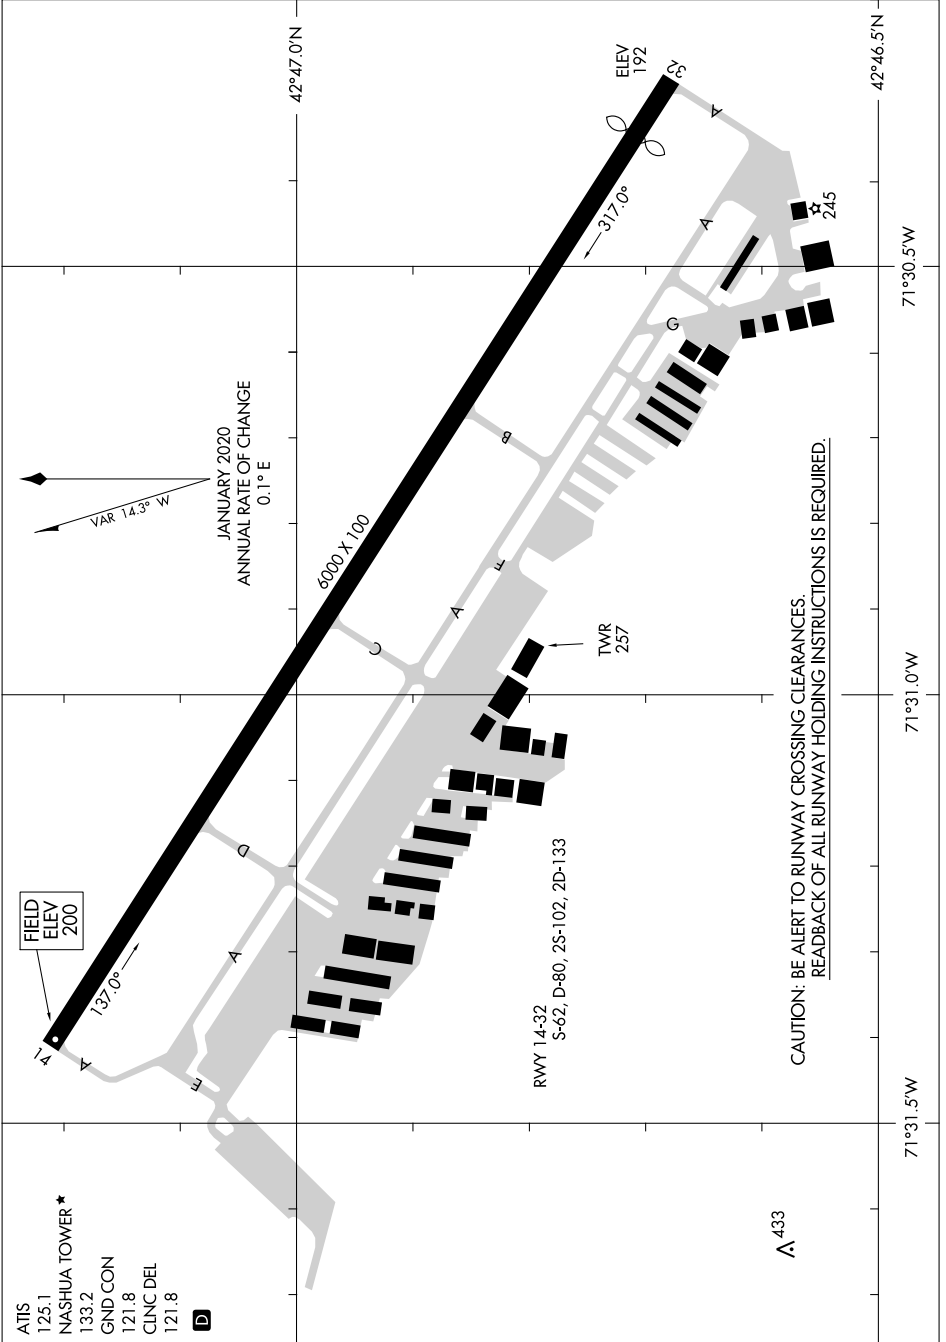

22139

# AIRPORT DIAGRAM

AL-5036 (FAA)

BOIRE FLD (ASH)  
NASHUA, NEW HAMPSHIRE

NE-1, 16 MAY 2024 to 13 JUN 2024

NE-1, 16 MAY 2024 to 13 JUN 2024