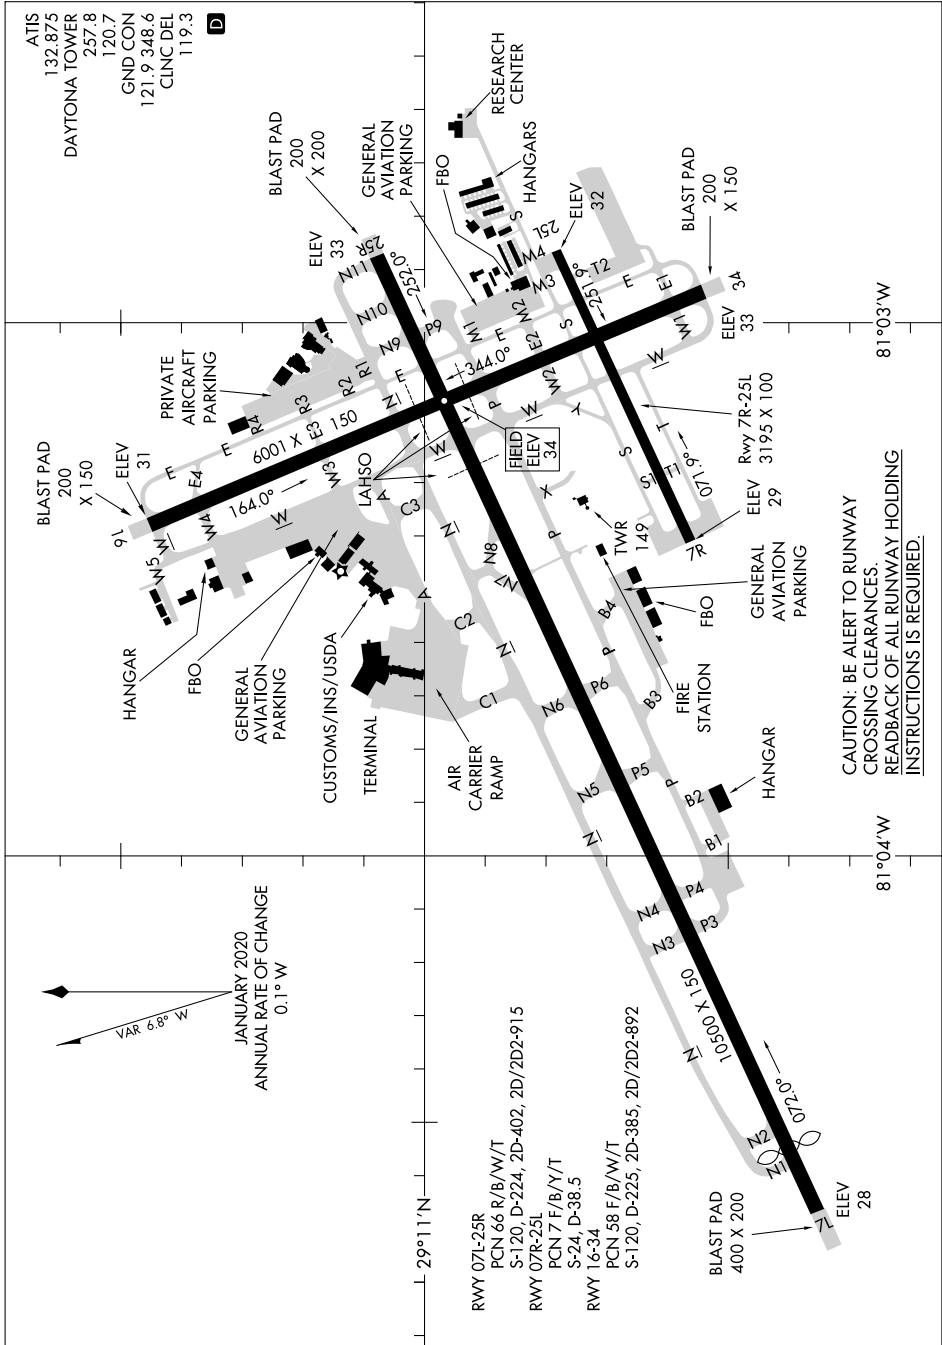

23110

AIRPORT DIAGRAM

AL-110 (FAA)

DAYTONA BEACH INTL (DAB)
DAYTONA BEACH, FLORIDA

SE-3, 18 APR 2024 to 16 MAY 2024

CAUTION: BE ALERT TO RUNWAY CROSSING CLEARANCES. READBACK OF ALL RUNWAY HOLDING INSTRUCTIONS IS REQUIRED.

SE-3, 18 APR 2024 to 16 MAY 2024

AIRPORT DIAGRAM

23110

DAYTONA BEACH, FLORIDA
DAYTONA BEACH INTL (DAB)