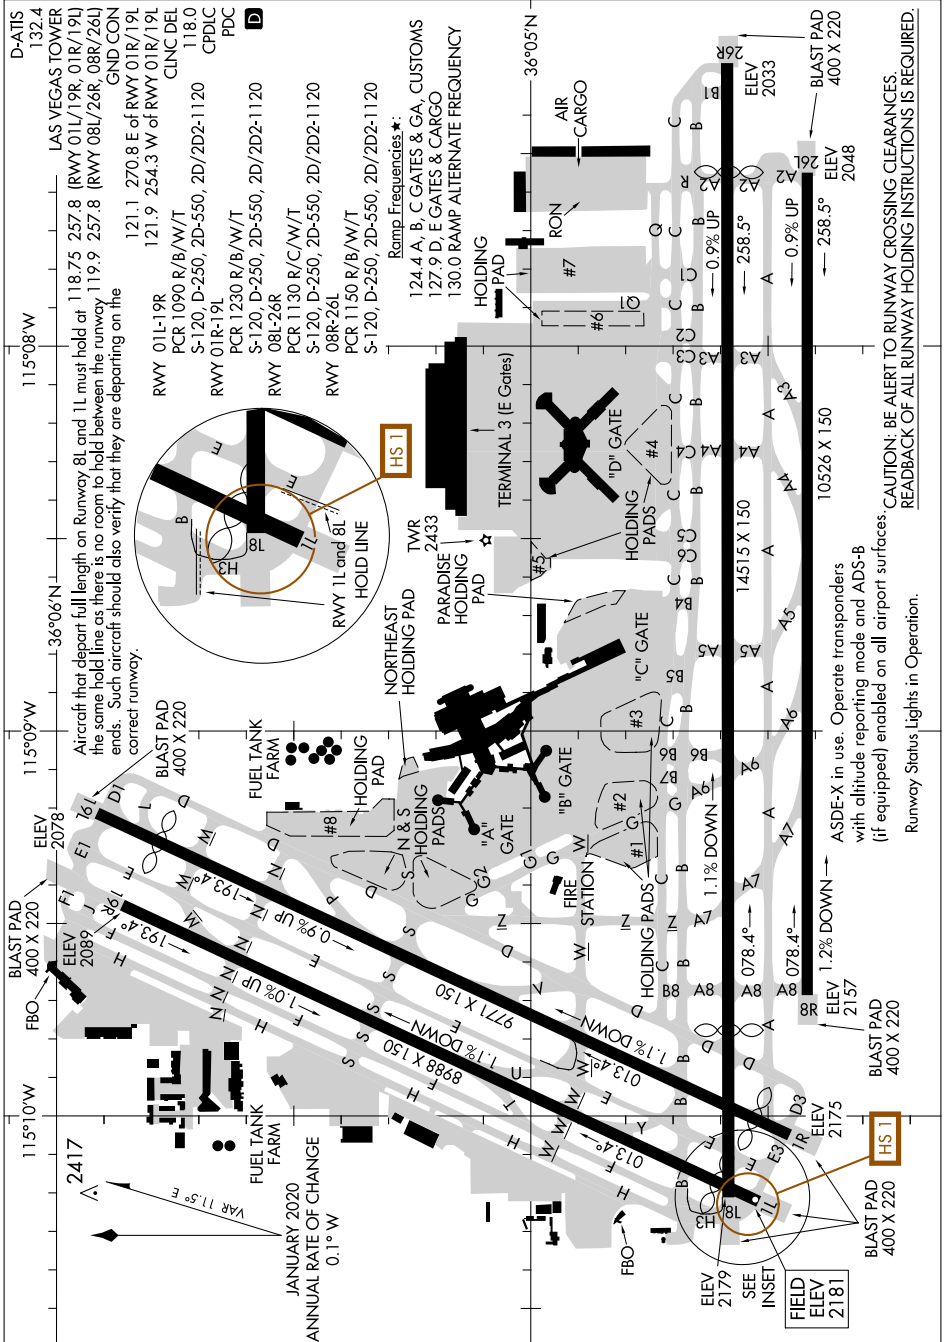

AIRPORT DIAGRAM

AL-662 (FAA)

HARRY REID INTL (LAS)
LAS VEGAS, NEVADA

SW-4, 16 MAY 2024 to 13 JUN 2024

AIRPORT DIAGRAM

HARRY REID INTL (LAS)
LAS VEGAS, NEVADA

SW-4, 16 MAY 2024 to 13 JUN 2024