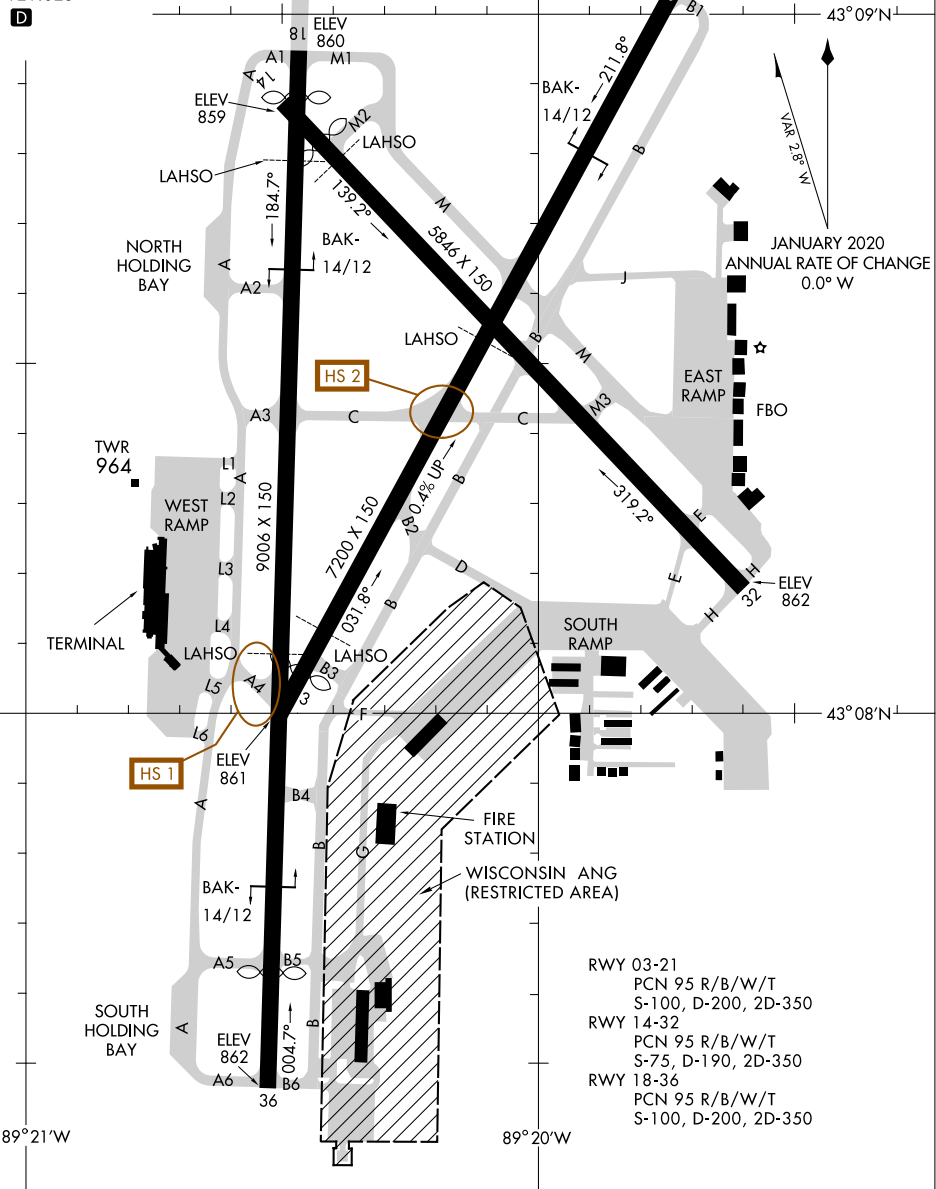

# AIRPORT DIAGRAM

DANE COUNTY RGNL/TRUAX FLD (MSN)

AL-245 (FAA)

MADISON, WISCONSIN

ATIS  
 124.65 278.3  
 MADISON TOWER\*  
 119.3 257.8  
 GND CON  
 121.9 348.6  
 CLNC DEL  
 121.625

CAUTION: BE ALERT TO RUNWAY CROSSING CLEARANCES.  
 READBACK OF ALL RUNWAY HOLDING INSTRUCTIONS IS REQUIRED.

EC-3, 18 APR 2024 to 16 MAY 2024

EC-3, 18 APR 2024 to 16 MAY 2024

# AIRPORT DIAGRAM

24025

DANE COUNTY RGNL/TRUAX FLD (MSN)

MADISON, WISCONSIN