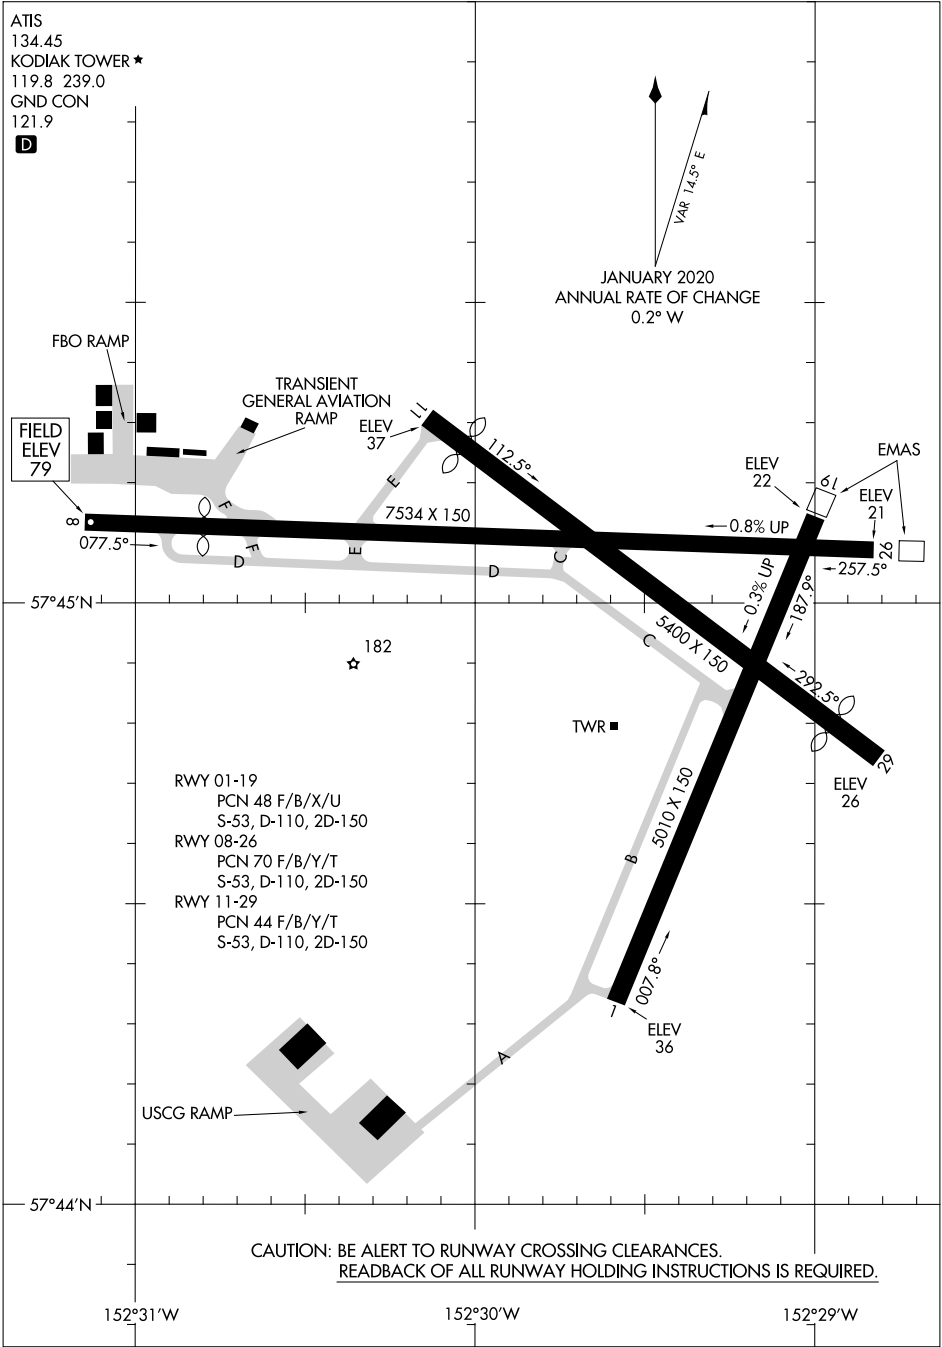

20366

AIRPORT DIAGRAM

AL-1238 (FAA)

KODIAK (ADQ)(PADQ)
KODIAK, ALASKA

ATIS
 134.45
 KODIAK TOWER ★
 119.8 239.0
 GND CON
 121.9
D

VAR 14.5° E
 JANUARY 2020
 ANNUAL RATE OF CHANGE
 0.2° W

AK, 16 MAY 2024 to 11 JUL 2024

AK, 16 MAY 2024 to 11 JUL 2024

CAUTION: BE ALERT TO RUNWAY CROSSING CLEARANCES.
 READBACK OF ALL RUNWAY HOLDING INSTRUCTIONS IS REQUIRED.